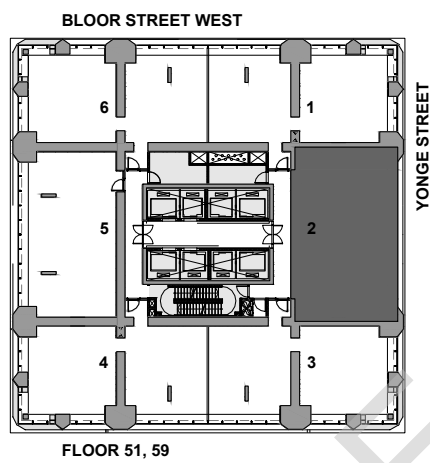

THE ONE

RESIDENCES

ONEBLOORWEST.COM

UPPER TOWER COLLECTION A
SUITE 02
2 BEDROOM
1,352 SQ.FT.

All dimensions, specifications, drawings, and floor plans are approximate and are subject to change without notice. Actual square footage may vary from that stated hereon. E. & O.E.

THE ONE

RESIDENCES

ONEBLOORWEST.COM

UPPER TOWER COLLECTION B
SUITE 02
2 BEDROOM
1,352 SQ.FT.

All dimensions, specifications, drawings, and floor plans are approximate and are subject to change without notice. Actual square footage may vary from that stated hereon. E. & O.E.

THE ONE

RESIDENCES

ONEBLOORWEST.COM

UPPER TOWER COLLECTION A
 SUITE 05
 2 BEDROOM
 1,352 SQ.FT.

All dimensions, specifications, drawings, and floor plans are approximate and are subject to change without notice. Actual square footage may vary from that stated hereon. E. & O.E.

THE ONE

RESIDENCES

ONEBLOORWEST.COM

UPPER TOWER COLLECTION B
 SUITE 05
 2 BEDROOM
 1,352 SQ.FT.

All dimensions, specifications, drawings, and floor plans are approximate and are subject to change without notice. Actual square footage may vary from that stated hereon. E. & O.E.