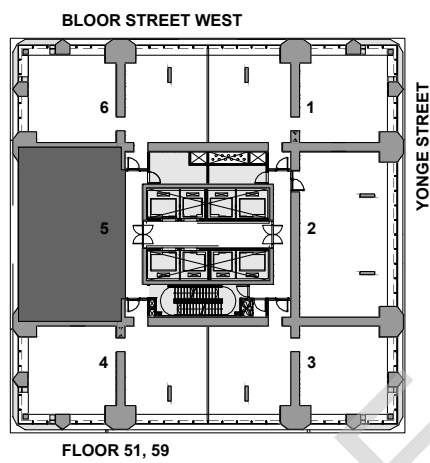

THE ONE

RESIDENCES

ONEBLOORWEST.COM

UPPER TOWER COLLECTION B
SUITE 02
2 BEDROOM
1,352 SQ.FT.

All dimensions, specifications, drawings, and floor plans are approximate and are subject to change without notice. Actual square footage may vary from that stated hereon. E. & O.E.

THE ONE

RESIDENCES

ONEBLOORWEST.COM

UPPER TOWER COLLECTION A
 SUITE 05
 2 BEDROOM
 1,352 SQ.FT.

All dimensions, specifications, drawings, and floor plans are approximate and are subject to change without notice. Actual square footage may vary from that stated hereon. E. & O.E.

THE ONE

RESIDENCES

ONEBLOORWEST.COM

UPPER TOWER COLLECTION B
 SUITE 05
 2 BEDROOM
 1,352 SQ.FT.

All dimensions, specifications, drawings, and floor plans are approximate and are subject to change without notice. Actual square footage may vary from that stated hereon. E. & O.E.