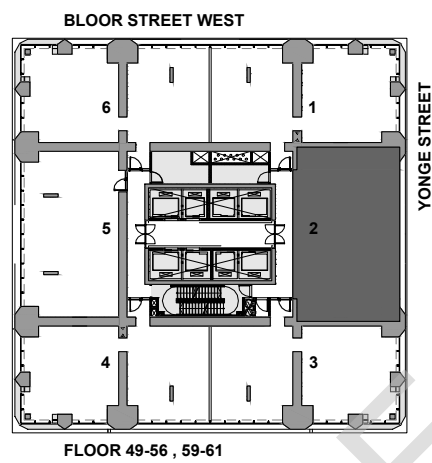

THE ONE

RESIDENCES

ONEBLOORWEST.COM

UPPER TOWER COLLECTION A
SUITE 02
2 BEDROOM
1,352 SQ.FT.

All dimensions, specifications, drawings, and floor plans are approximate and are subject to change without notice. Actual square footage may vary from that stated hereon. E. & O.E.

THE ONE

RESIDENCES

ONEBLOORWEST.COM

UPPER TOWER COLLECTION B
SUITE 02
2 BEDROOM
1,352 SQ.FT.

All dimensions, specifications, drawings, and floor plans are approximate and are subject to change without notice. Actual square footage may vary from that stated hereon. E. & O.E.

THE ONE

RESIDENCES

ONEBLOORWEST.COM

UPPER TOWER COLLECTION A
 SUITE 05
 2 BEDROOM
 1,352 SQ.FT.

All dimensions, specifications, drawings, and floor plans are approximate and are subject to change without notice. Actual square footage may vary from that stated hereon. E. & O.E.

THE ONE

RESIDENCES

ONEBLOORWEST.COM

UPPER TOWER COLLECTION B
 SUITE 05
 2 BEDROOM
 1,352 SQ.FT.

All dimensions, specifications, drawings, and floor plans are approximate and are subject to change without notice. Actual square footage may vary from that stated hereon. E. & O.E.