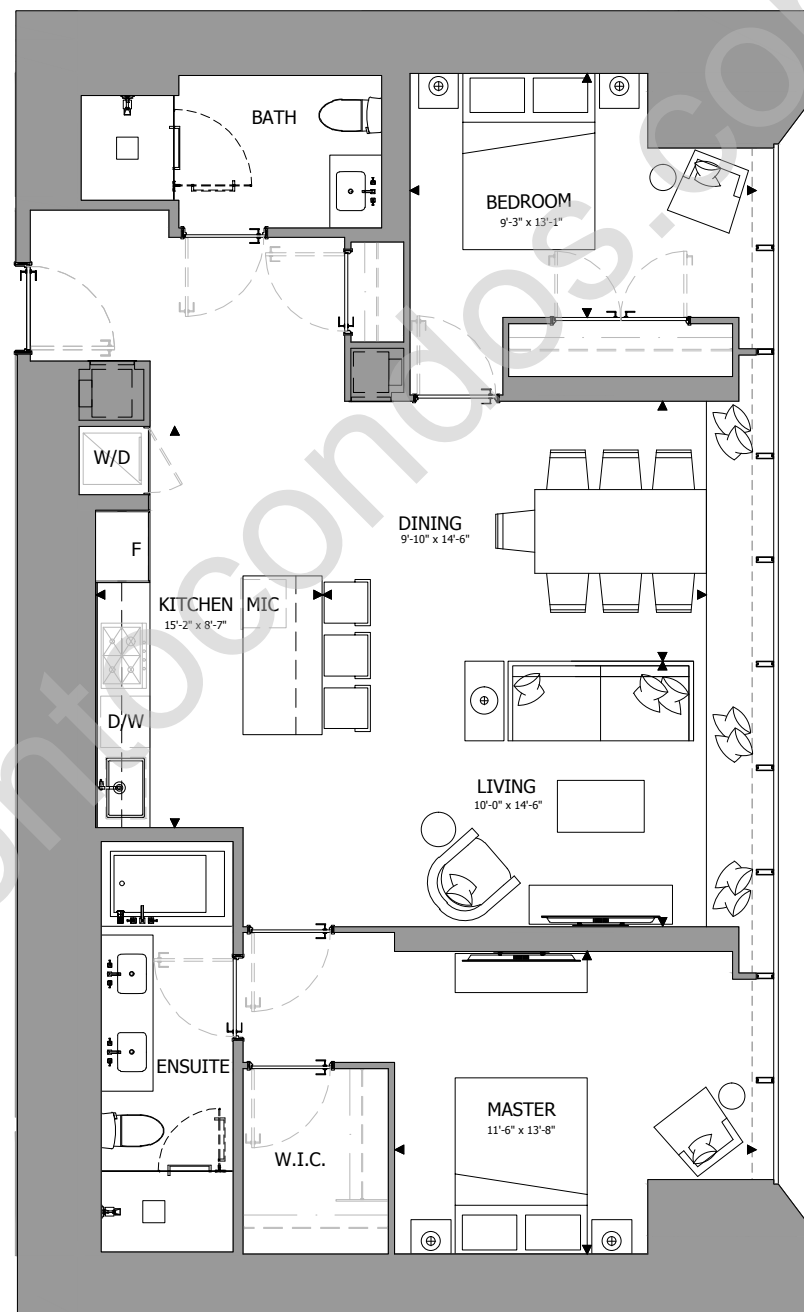

THE ONE

RESIDENCES

ONEBLOORWEST.COM

UPPER TOWER COLLECTION A
SUITE 02
2 BEDROOM
1,352 SQ.FT.

All dimensions, specifications, drawings, and floor plans are approximate and are subject to change without notice. Actual square footage may vary from that stated hereon. E. & O.E.

THE ONE

RESIDENCES

ONEBLOORWEST.COM

UPPER TOWER COLLECTION B
SUITE 02
2 BEDROOM
1,352 SQ.FT.

All dimensions, specifications, drawings, and floor plans are approximate and are subject to change without notice. Actual square footage may vary from that stated hereon. E. & O.E.

THE ONE

RESIDENCES

ONEBLOORWEST.COM

UPPER TOWER COLLECTION A
 SUITE 05
 2 BEDROOM
 1,352 SQ.FT.

All dimensions, specifications, drawings, and floor plans are approximate and are subject to change without notice. Actual square footage may vary from that stated hereon. E. & O.E.

THE ONE

RESIDENCES

ONEBLOORWEST.COM

UPPER TOWER COLLECTION B
 SUITE 05
 2 BEDROOM
 1,352 SQ.FT.

All dimensions, specifications, drawings, and floor plans are approximate and are subject to change without notice. Actual square footage may vary from that stated hereon. E. & O.E.