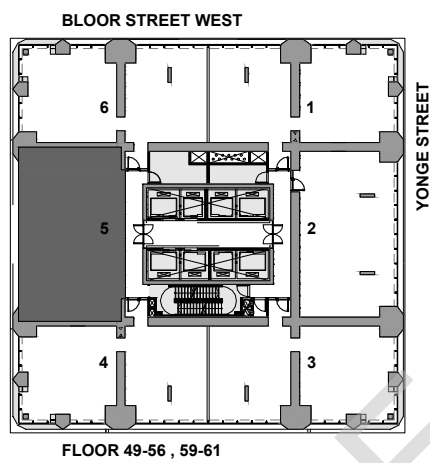

THE ONE

RESIDENCES

ONEBLOORWEST.COM

UPPER TOWER COLLECTION A
SUITE 02
2 BEDROOM
1,352 SQ.FT.

All dimensions, specifications, drawings, and floor plans are approximate and are subject to change without notice. Actual square footage may vary from that stated hereon. E. & O.E.

THE ONE

RESIDENCES

ONEBLOORWEST.COM

UPPER TOWER COLLECTION B
SUITE 02
2 BEDROOM
1,352 SQ.FT.

All dimensions, specifications, drawings, and floor plans are approximate and are subject to change without notice. Actual square footage may vary from that stated hereon. E. & O.E.

THE ONE

RESIDENCES

ONEBLOORWEST.COM

UPPER TOWER COLLECTION A
 SUITE 05
 2 BEDROOM
 1,352 SQ.FT.

All dimensions, specifications, drawings, and floor plans are approximate and are subject to change without notice. Actual square footage may vary from that stated hereon. E. & O.E.

THE ONE

RESIDENCES

ONEBLOORWEST.COM

UPPER TOWER COLLECTION B
 SUITE 05
 2 BEDROOM
 1,352 SQ.FT.

All dimensions, specifications, drawings, and floor plans are approximate and are subject to change without notice. Actual square footage may vary from that stated hereon. E. & O.E.