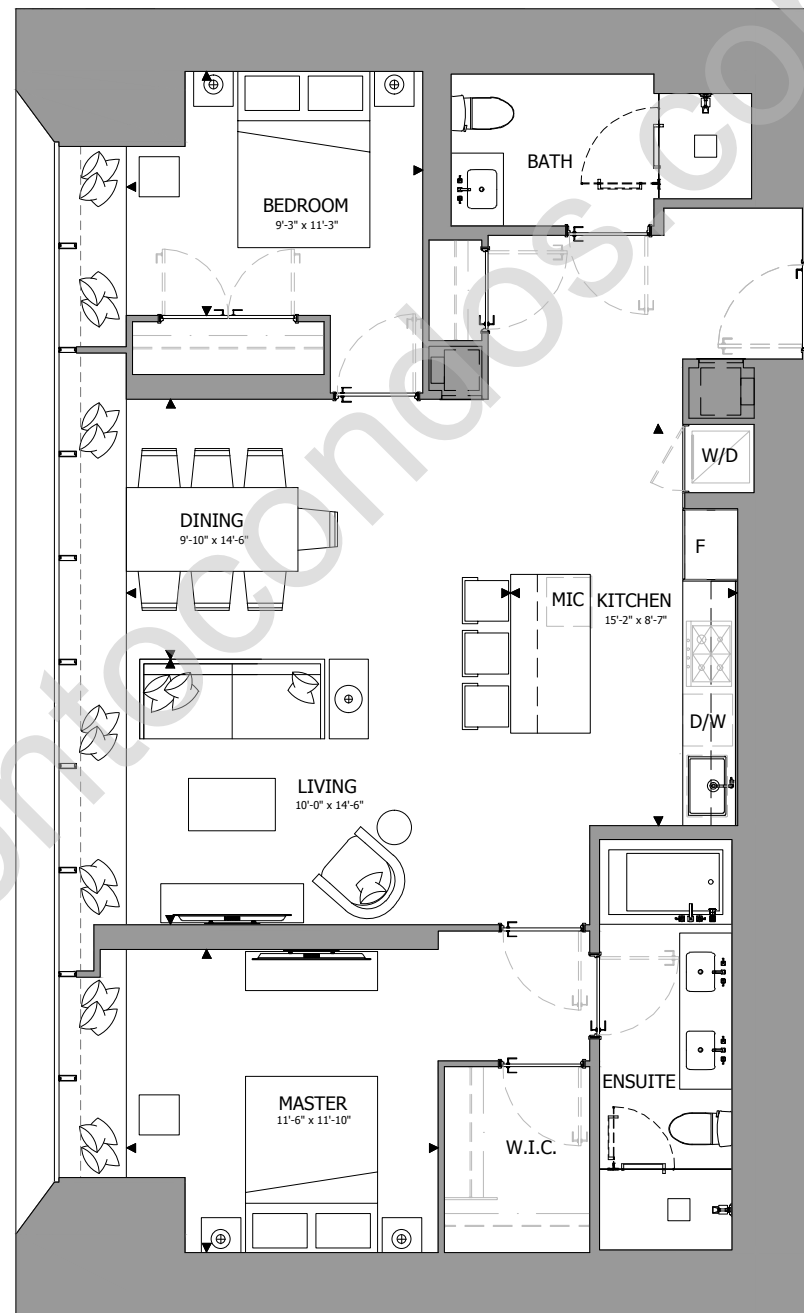

THE ONE

RESIDENCES

ONEBLOORWEST.COM

UPPER TOWER COLLECTION A
SUITE 02
2 BEDROOM
1,352 SQ.FT.

All dimensions, specifications, drawings, and floor plans are approximate and are subject to change without notice. Actual square footage may vary from that stated hereon. E. & O.E.

THE ONE

RESIDENCES

ONEBLOORWEST.COM

UPPER TOWER COLLECTION B
SUITE 02
2 BEDROOM
1,352 SQ.FT.

All dimensions, specifications, drawings, and floor plans are approximate and are subject to change without notice. Actual square footage may vary from that stated hereon. E. & O.E.

THE ONE

RESIDENCES

ONEBLOORWEST.COM

UPPER TOWER COLLECTION A
 SUITE 05
 2 BEDROOM
 1,352 SQ.FT.

All dimensions, specifications, drawings, and floor plans are approximate and are subject to change without notice. Actual square footage may vary from that stated hereon. E. & O.E.

THE ONE

RESIDENCES

ONEBLOORWEST.COM

UPPER TOWER COLLECTION B
 SUITE 05
 2 BEDROOM
 1,352 SQ.FT.

All dimensions, specifications, drawings, and floor plans are approximate and are subject to change without notice. Actual square footage may vary from that stated hereon. E. & O.E.