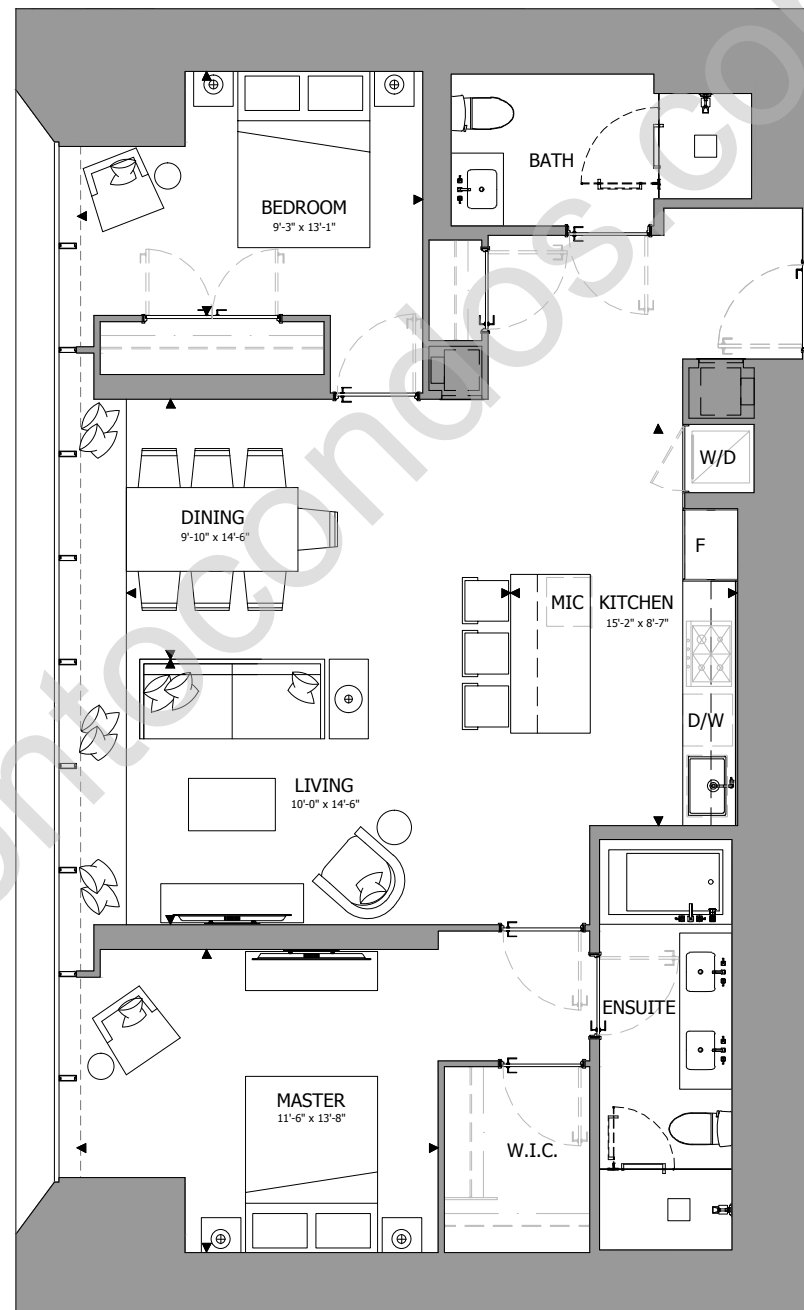

THE ONE

RESIDENCES

ONEBLOORWEST.COM

UPPER TOWER COLLECTION A
SUITE 02
2 BEDROOM
1,352 SQ.FT.

All dimensions, specifications, drawings, and floor plans are approximate and are subject to change without notice. Actual square footage may vary from that stated hereon. E. & O.E.

THE ONE

RESIDENCES

ONEBLOORWEST.COM

UPPER TOWER COLLECTION B
SUITE 02
2 BEDROOM
1,352 SQ.FT.

All dimensions, specifications, drawings, and floor plans are approximate and are subject to change without notice. Actual square footage may vary from that stated hereon. E. & O.E.

THE ONE

RESIDENCES

ONEBLOORWEST.COM

UPPER TOWER COLLECTION A
 SUITE 05
 2 BEDROOM
 1,352 SQ.FT.

All dimensions, specifications, drawings, and floor plans are approximate and are subject to change without notice. Actual square footage may vary from that stated hereon. E. & O.E.

THE ONE

RESIDENCES

ONEBLOORWEST.COM

UPPER TOWER COLLECTION B
 SUITE 05
 2 BEDROOM
 1,352 SQ.FT.

All dimensions, specifications, drawings, and floor plans are approximate and are subject to change without notice. Actual square footage may vary from that stated hereon. E. & O.E.