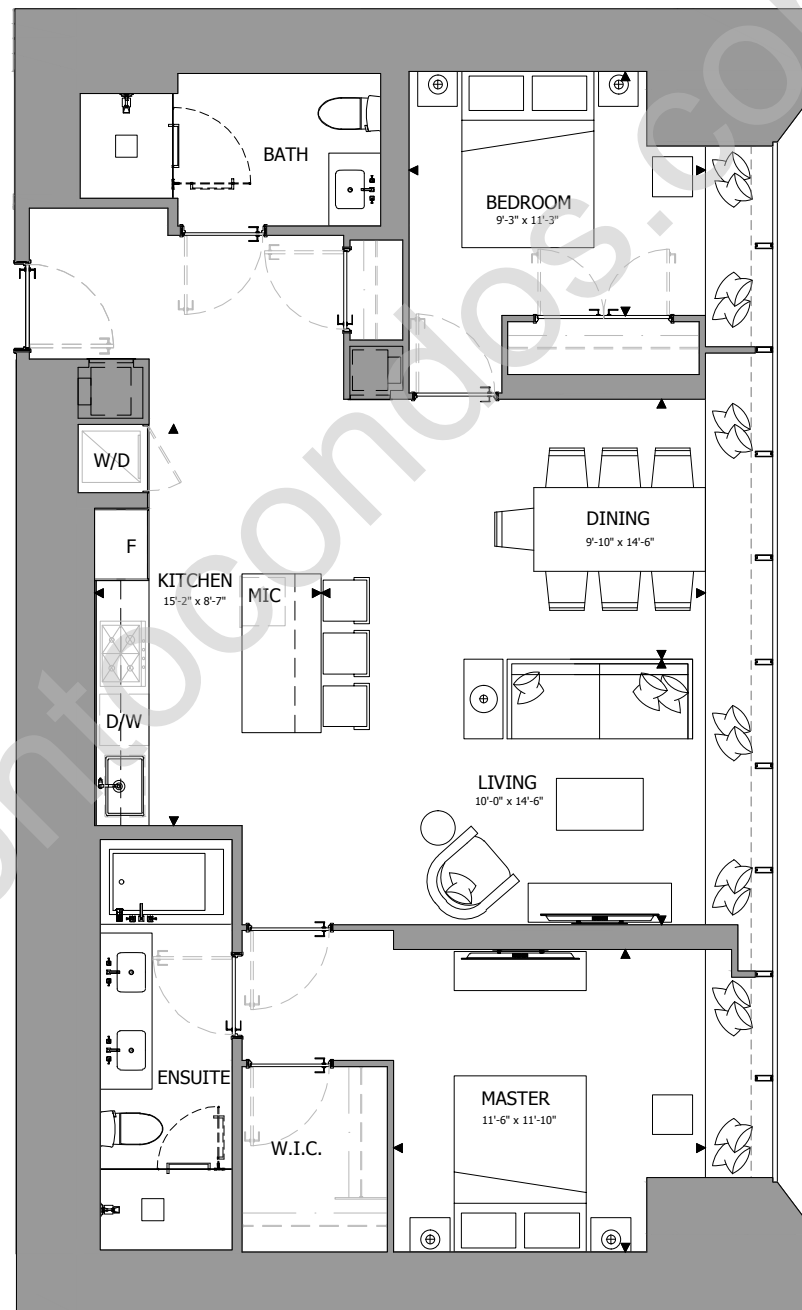

THE ONE

RESIDENCES

ONEBLOORWEST.COM

UPPER TOWER COLLECTION A
SUITE 02
2 BEDROOM
1,352 SQ.FT.

All dimensions, specifications, drawings, and floor plans are approximate and are subject to change without notice. Actual square footage may vary from that stated hereon. E. & O.E.

THE ONE

RESIDENCES

ONEBLOORWEST.COM

UPPER TOWER COLLECTION B
SUITE 02
2 BEDROOM
1,352 SQ.FT.

All dimensions, specifications, drawings, and floor plans are approximate and are subject to change without notice. Actual square footage may vary from that stated hereon. E. & O.E.

THE ONE

RESIDENCES

ONEBLOORWEST.COM

UPPER TOWER COLLECTION A
 SUITE 05
 2 BEDROOM
 1,352 SQ.FT.

All dimensions, specifications, drawings, and floor plans are approximate and are subject to change without notice. Actual square footage may vary from that stated hereon. E. & O.E.

THE ONE

RESIDENCES

ONEBLOORWEST.COM

UPPER TOWER COLLECTION B
 SUITE 05
 2 BEDROOM
 1,352 SQ.FT.

All dimensions, specifications, drawings, and floor plans are approximate and are subject to change without notice. Actual square footage may vary from that stated hereon. E. & O.E.