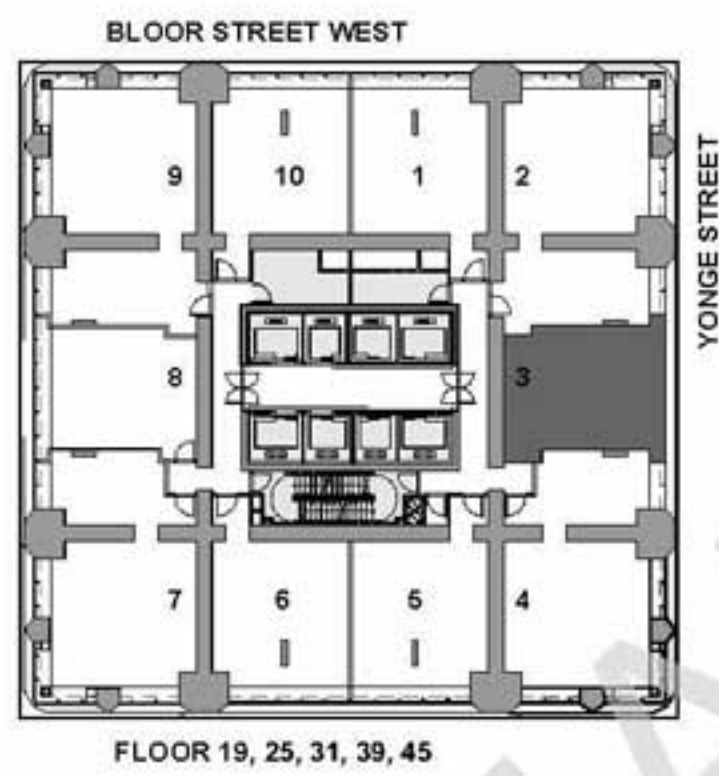

THE ONE

RESIDENCES

ONEBLOORWEST.COM

TOWER COLLECTION A
SUITE 03
1 BEDROOM
591 SQ.FT.

All dimensions, specifications, drawings, and floor plans are approximate and are subject to change without notice. Actual square footage may vary from that stated hereon. E. & O.E.

THE ONE

RESIDENCES

ONEBLOORWEST.COM

TOWER COLLECTION B
SUITE 03
1 BEDROOM
591 SQ.FT.

All dimensions, specifications, drawings, and floor plans are approximate and are subject to change without notice. Actual square footage may vary from that stated hereon. E. & O.E.

THE ONE

RESIDENCES

ONEBLOORWEST.COM

TOWER COLLECTION A
SUITE 08
1 BEDROOM
591 SQ.FT.

All dimensions, specifications, drawings, and floor plans are approximate and are subject to change without notice. Actual square footage may vary from that stated hereon. E. & O.E.

THE ONE

RESIDENCES

ONEBLOORWEST.COM

TOWER COLLECTION B
SUITE 08
1 BEDROOM
591 SQ.FT.

All dimensions, specifications, drawings, and floor plans are approximate and are subject to change without notice. Actual square footage may vary from that stated hereon. E. & O.E.