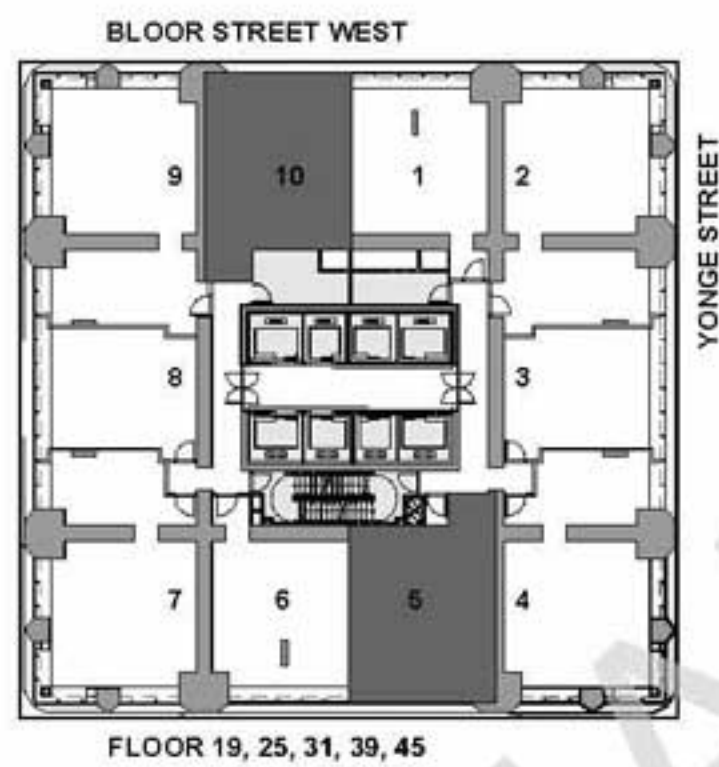

THE ONE

RESIDENCES

ONEBLOORWEST.COM

TOWER COLLECTION A
SUITE 08
1 BEDROOM
591 SQ.FT.

All dimensions, specifications, drawings, and floor plans are approximate and are subject to change without notice. Actual square footage may vary from that stated hereon. E. & O.E.

THE ONE

RESIDENCES

ONEBLOORWEST.COM

TOWER COLLECTION B
SUITE 08
1 BEDROOM
591 SQ.FT.

All dimensions, specifications, drawings, and floor plans are approximate and are subject to change without notice. Actual square footage may vary from that stated hereon. E. & O.E.

THE ONE

RESIDENCES

ONEBLOORWEST.COM

TOWER COLLECTION B
SUITE 01, 06
1 BEDROOM
725 SQ.FT. (UNIT 01)
733 SQ.FT. (UNIT 06)

All dimensions, specifications, drawings, and floor plans are approximate and are subject to change without notice. Actual square footage may vary from that stated hereon. E. & O.E.

THE ONE

RESIDENCES

ONEBLOORWEST.COM

TOWER COLLECTION B
SUITE 05, 10
1 BEDROOM
730 SQ.FT. (UNIT 05)
725 SQ.FT. (UNIT 10)

All dimensions, specifications, drawings, and floor plans are approximate and are subject to change without notice. Actual square footage may vary from that stated hereon. E. & O.E.