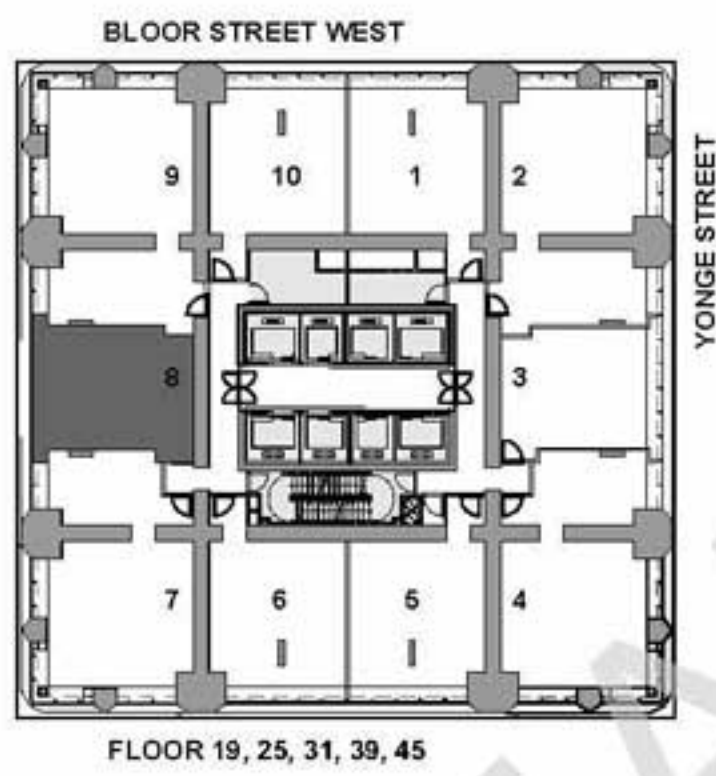

THE ONE

RESIDENCES

ONEBLOORWEST.COM

TOWER COLLECTION B
SUITE 03
1 BEDROOM
591 SQ.FT.

All dimensions, specifications, drawings, and floor plans are approximate and are subject to change without notice. Actual square footage may vary from that stated hereon. E. & O.E.

THE ONE

RESIDENCES

ONEBLOORWEST.COM

TOWER COLLECTION A
SUITE 08
1 BEDROOM
591 SQ.FT.

All dimensions, specifications, drawings, and floor plans are approximate and are subject to change without notice. Actual square footage may vary from that stated hereon. E. & O.E.

THE ONE

RESIDENCES

ONEBLOORWEST.COM

TOWER COLLECTION B
SUITE 08
1 BEDROOM
591 SQ.FT.

All dimensions, specifications, drawings, and floor plans are approximate and are subject to change without notice. Actual square footage may vary from that stated hereon. E. & O.E.

THE ONE

RESIDENCES

ONEBLOORWEST.COM

TOWER COLLECTION B
SUITE 01, 06
1 BEDROOM
725 SQ.FT. (UNIT 01)
733 SQ.FT. (UNIT 06)

All dimensions, specifications, drawings, and floor plans are approximate and are subject to change without notice. Actual square footage may vary from that stated hereon. E. & O.E.