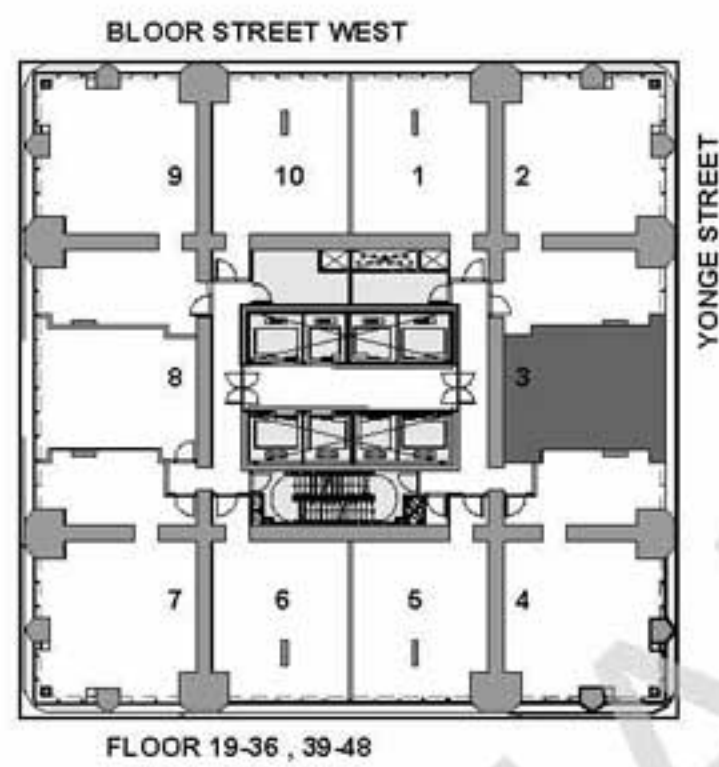

THE ONE

RESIDENCES

ONEBLOORWEST.COM

TOWER COLLECTION A
SUITE 03
1 BEDROOM
591 SQ.FT.

All dimensions, specifications, drawings, and floor plans are approximate and are subject to change without notice. Actual square footage may vary from that stated hereon. E. & O.E.

THE ONE

RESIDENCES

ONEBLOORWEST.COM

TOWER COLLECTION B
SUITE 03
1 BEDROOM
591 SQ.FT.

All dimensions, specifications, drawings, and floor plans are approximate and are subject to change without notice. Actual square footage may vary from that stated hereon. E. & O.E.

THE ONE

RESIDENCES

ONEBLOORWEST.COM

TOWER COLLECTION A
SUITE 08
1 BEDROOM
591 SQ.FT.

All dimensions, specifications, drawings, and floor plans are approximate and are subject to change without notice. Actual square footage may vary from that stated hereon. E. & O.E.

THE ONE

RESIDENCES

ONEBLOORWEST.COM

TOWER COLLECTION B
SUITE 08
1 BEDROOM
591 SQ.FT.

All dimensions, specifications, drawings, and floor plans are approximate and are subject to change without notice. Actual square footage may vary from that stated hereon. E. & O.E.