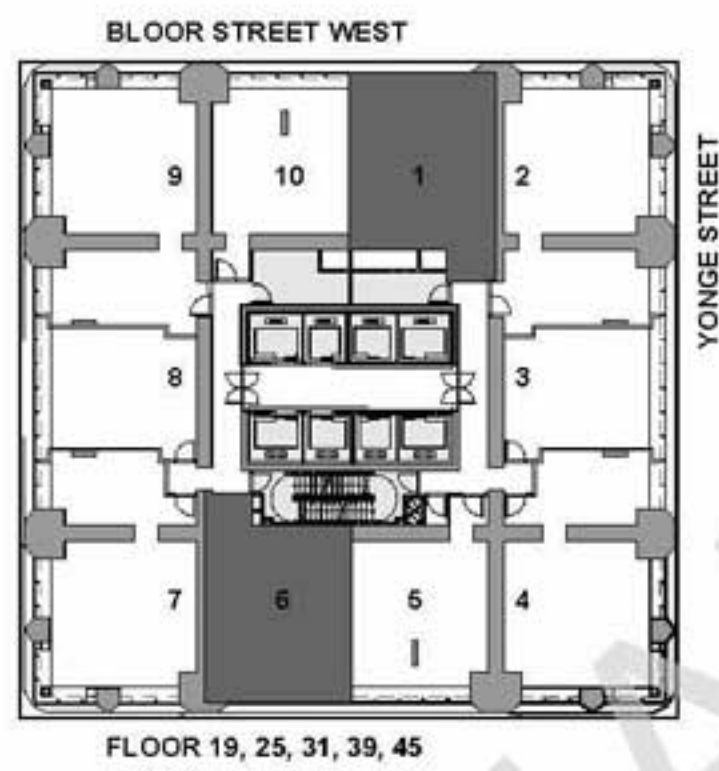

THE ONE

RESIDENCES

ONEBLOORWEST.COM

TOWER COLLECTION B
SUITE 03
1 BEDROOM
591 SQ.FT.

All dimensions, specifications, drawings, and floor plans are approximate and are subject to change without notice. Actual square footage may vary from that stated hereon. E. & O.E.

THE ONE

RESIDENCES

ONEBLOORWEST.COM

TOWER COLLECTION A
SUITE 08
1 BEDROOM
591 SQ.FT.

All dimensions, specifications, drawings, and floor plans are approximate and are subject to change without notice. Actual square footage may vary from that stated hereon. E. & O.E.

THE ONE

RESIDENCES

ONEBLOORWEST.COM

TOWER COLLECTION B
SUITE 08
1 BEDROOM
591 SQ.FT.

All dimensions, specifications, drawings, and floor plans are approximate and are subject to change without notice. Actual square footage may vary from that stated hereon. E. & O.E.

THE ONE

RESIDENCES

ONEBLOORWEST.COM

TOWER COLLECTION B
SUITE 01, 06
1 BEDROOM
725 SQ.FT. (UNIT 01)
733 SQ.FT. (UNIT 06)

All dimensions, specifications, drawings, and floor plans are approximate and are subject to change without notice. Actual square footage may vary from that stated hereon. E. & O.E.