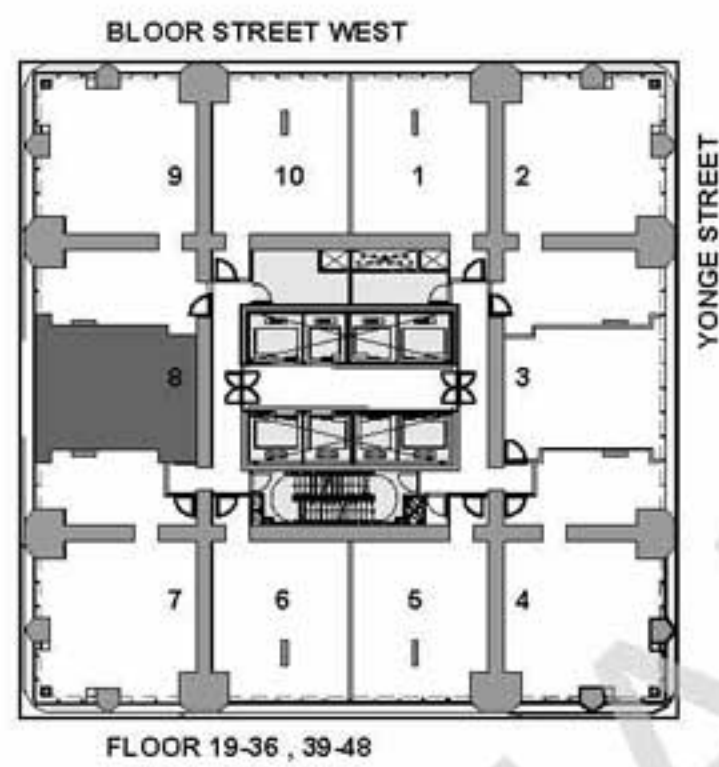

THE ONE

RESIDENCES

ONEBLOORWEST.COM

TOWER COLLECTION A
SUITE 03
1 BEDROOM
591 SQ.FT.

All dimensions, specifications, drawings, and floor plans are approximate and are subject to change without notice. Actual square footage may vary from that stated hereon. E. & O.E.

THE ONE

RESIDENCES

ONEBLOORWEST.COM

TOWER COLLECTION B
SUITE 03
1 BEDROOM
591 SQ.FT.

All dimensions, specifications, drawings, and floor plans are approximate and are subject to change without notice. Actual square footage may vary from that stated hereon. E. & O.E.

THE ONE

RESIDENCES

ONEBLOORWEST.COM

TOWER COLLECTION A
SUITE 08
1 BEDROOM
591 SQ.FT.

All dimensions, specifications, drawings, and floor plans are approximate and are subject to change without notice. Actual square footage may vary from that stated hereon. E. & O.E.

THE ONE

RESIDENCES

ONEBLOORWEST.COM

TOWER COLLECTION B
SUITE 08
1 BEDROOM
591 SQ.FT.

All dimensions, specifications, drawings, and floor plans are approximate and are subject to change without notice. Actual square footage may vary from that stated hereon. E. & O.E.