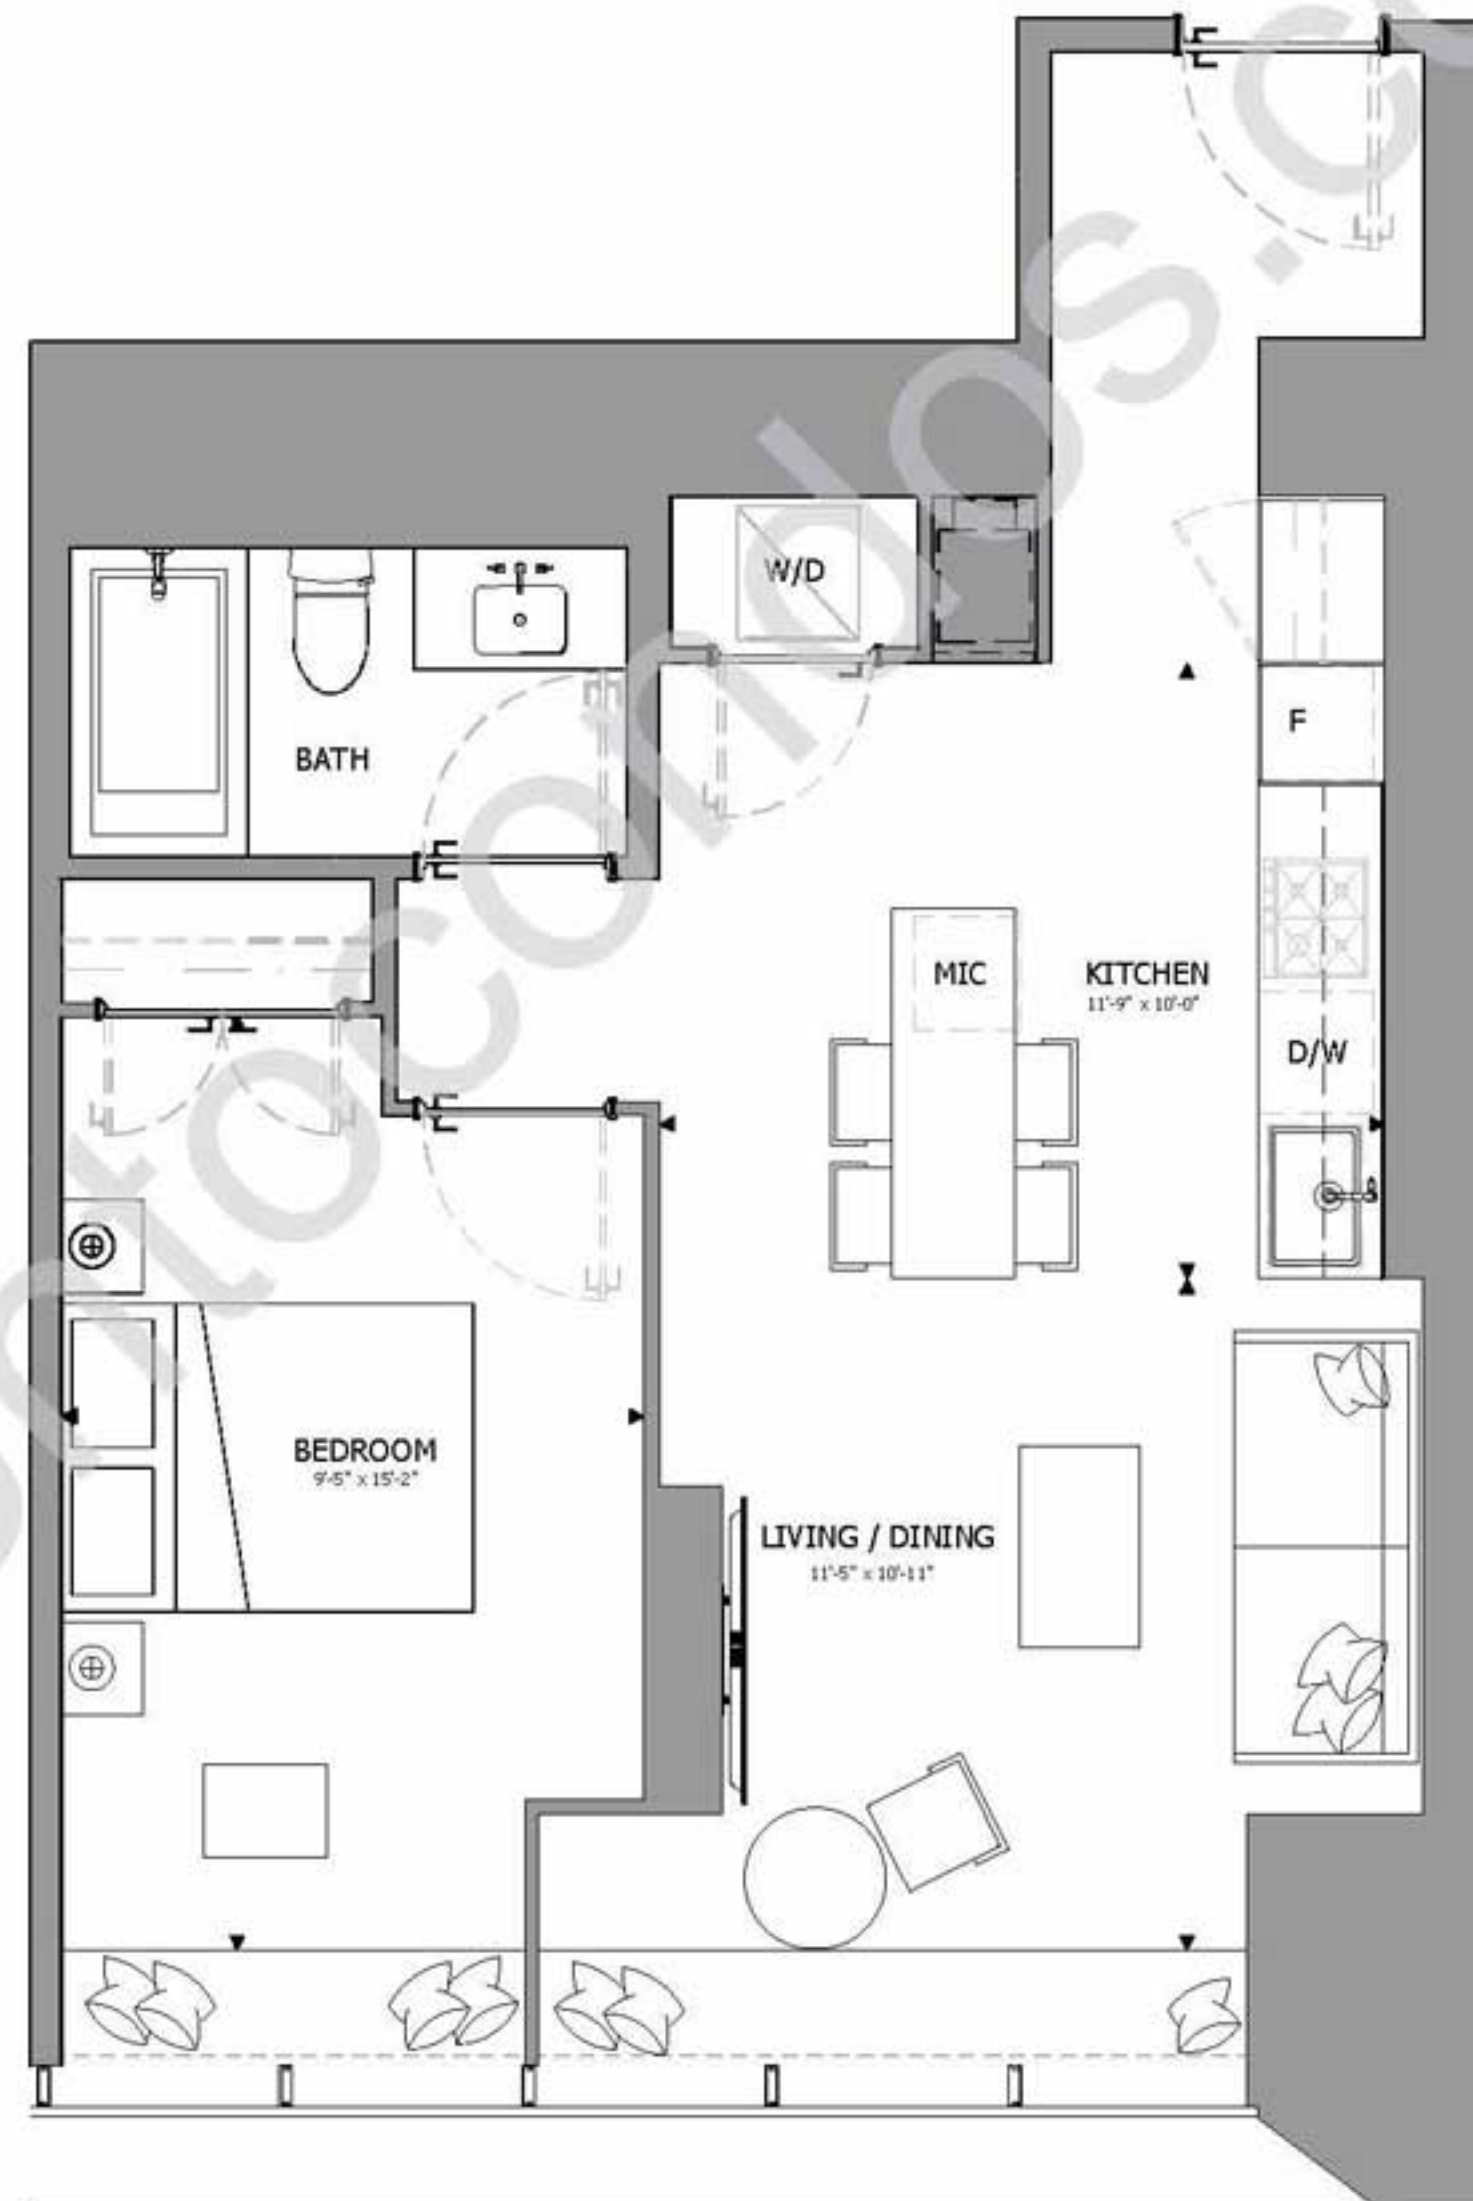

THE ONE

RESIDENCES

ONEBLOORWEST.COM

TOWER COLLECTION B
SUITE 03
1 BEDROOM
591 SQ.FT.

All dimensions, specifications, drawings, and floor plans are approximate and are subject to change without notice. Actual square footage may vary from that stated hereon. E. & O.E.

THE ONE

RESIDENCES

ONEBLOORWEST.COM

TOWER COLLECTION B
SUITE 08
1 BEDROOM
591 SQ.FT.

All dimensions, specifications, drawings, and floor plans are approximate and are subject to change without notice. Actual square footage may vary from that stated hereon. E. & O.E.

THE ONE

RESIDENCES

ONEBLOORWEST.COM

TOWER COLLECTION B
SUITE 01, 06
1 BEDROOM
725 SQ.FT. (UNIT 01)
733 SQ.FT. (UNIT 06)

All dimensions, specifications, drawings, and floor plans are approximate and are subject to change without notice. Actual square footage may vary from that stated hereon. E. & O.E.

THE ONE

RESIDENCES

ONEBLOORWEST.COM

TOWER COLLECTION B
SUITE 05, 10
1 BEDROOM
730 SQ.FT. (UNIT 05)
725 SQ.FT. (UNIT 10)

All dimensions, specifications, drawings, and floor plans are approximate and are subject to change without notice. Actual square footage may vary from that stated hereon. E. & O.E.