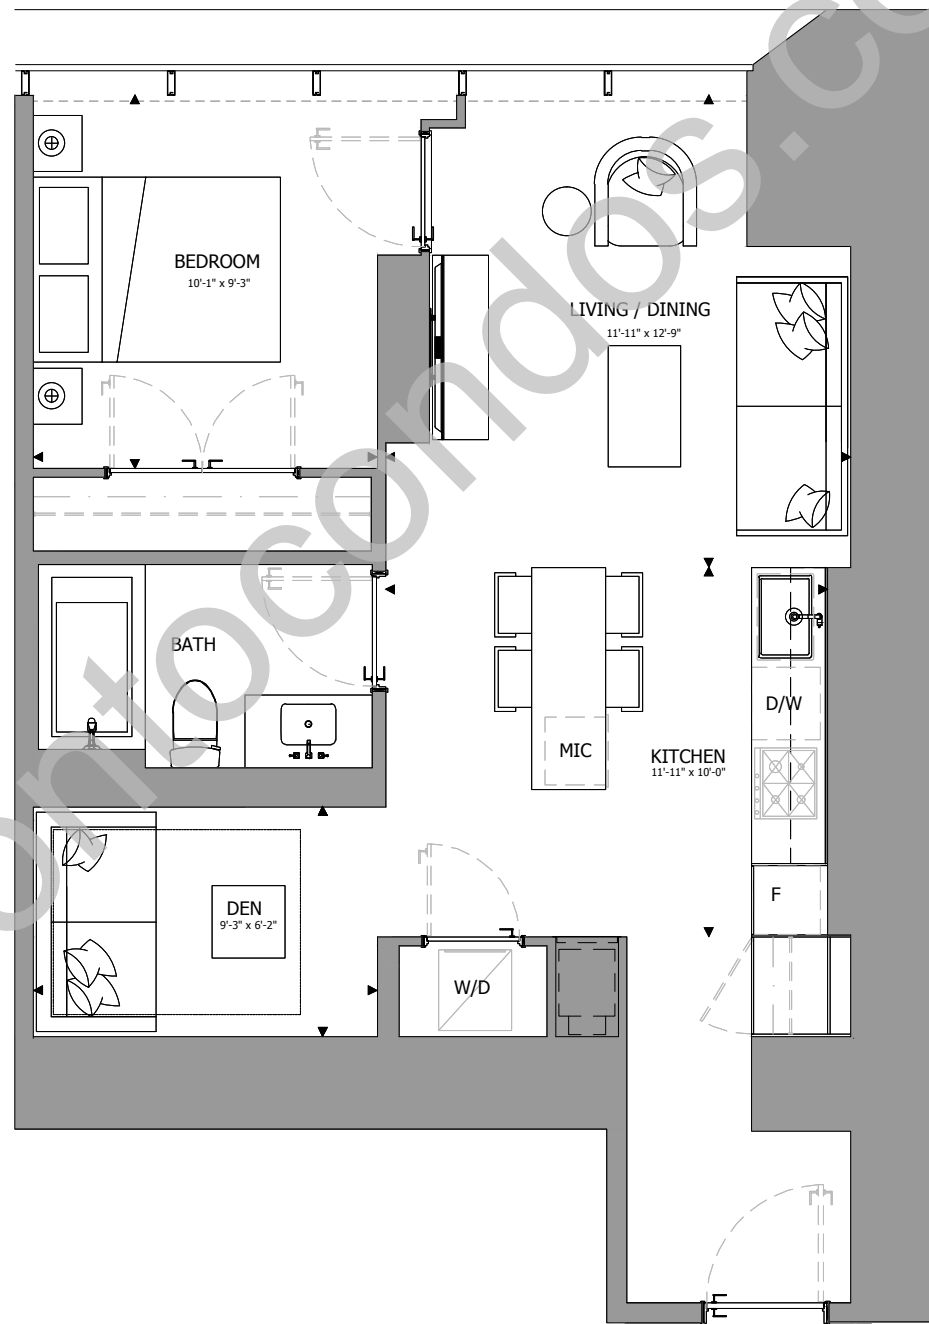

THE ONE

RESIDENCES

ONEBLOORWEST.COM

TOWER COLLECTION A

SUITE 01, 06

1 BEDROOM + DEN

725 SQ.FT. (UNIT 01)

733 SQ.FT. (UNIT 06)

All dimensions, specifications, drawings, and floor plans are approximate and are subject to change without notice. Actual square footage may vary from that stated hereon. E. & O.E.

THE ONE

RESIDENCES

ONEBLOORWEST.COM

TOWER COLLECTION A

SUITE 05, 10

1 BEDROOM + DEN

730 SQ.FT. (UNIT 05)

725 SQ.FT. (UNIT 10)

All dimensions, specifications, drawings, and floor plans are approximate and are subject to change without notice. Actual square footage may vary from that stated hereon. E. & O.E.