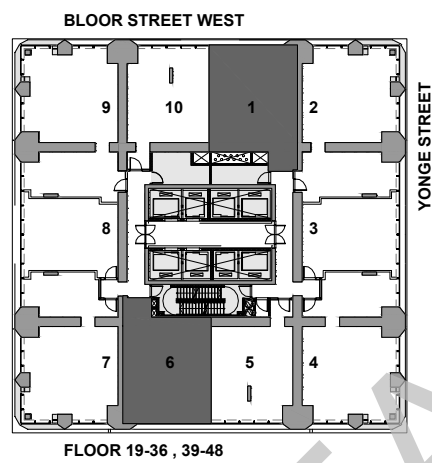

THE ONE

RESIDENCES

ONEBLOORWEST.COM

TOWER COLLECTION A

SUITE 01, 06

1 BEDROOM + DEN

725 SQ.FT. (UNIT 01)

733 SQ.FT. (UNIT 06)

All dimensions, specifications, drawings, and floor plans are approximate and are subject to change without notice. Actual square footage may vary from that stated hereon. E. & O.E.

THE ONE

RESIDENCES

ONEBLOORWEST.COM

TOWER COLLECTION A

SUITE 05, 10

1 BEDROOM + DEN

730 SQ.FT. (UNIT 05)

725 SQ.FT. (UNIT 10)

All dimensions, specifications, drawings, and floor plans are approximate and are subject to change without notice. Actual square footage may vary from that stated hereon. E. & O.E.