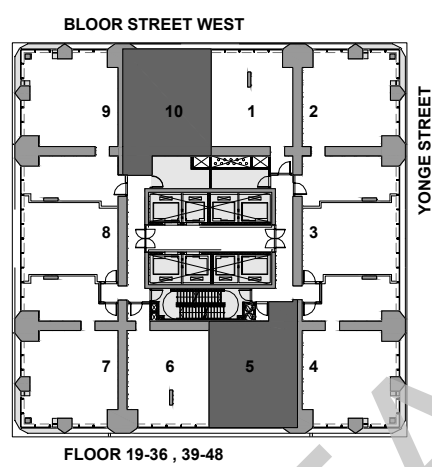

THE ONE

RESIDENCES

ONEBLOORWEST.COM

TOWER COLLECTION A

SUITE 01, 06

1 BEDROOM + DEN

725 SQ.FT. (UNIT 01)

733 SQ.FT. (UNIT 06)

All dimensions, specifications, drawings, and floor plans are approximate and are subject to change without notice. Actual square footage may vary from that stated hereon. E. & O.E.

THE ONE

RESIDENCES

ONEBLOORWEST.COM

TOWER COLLECTION A

SUITE 05, 10

1 BEDROOM + DEN

730 SQ.FT. (UNIT 05)

725 SQ.FT. (UNIT 10)

All dimensions, specifications, drawings, and floor plans are approximate and are subject to change without notice. Actual square footage may vary from that stated hereon. E. & O.E.