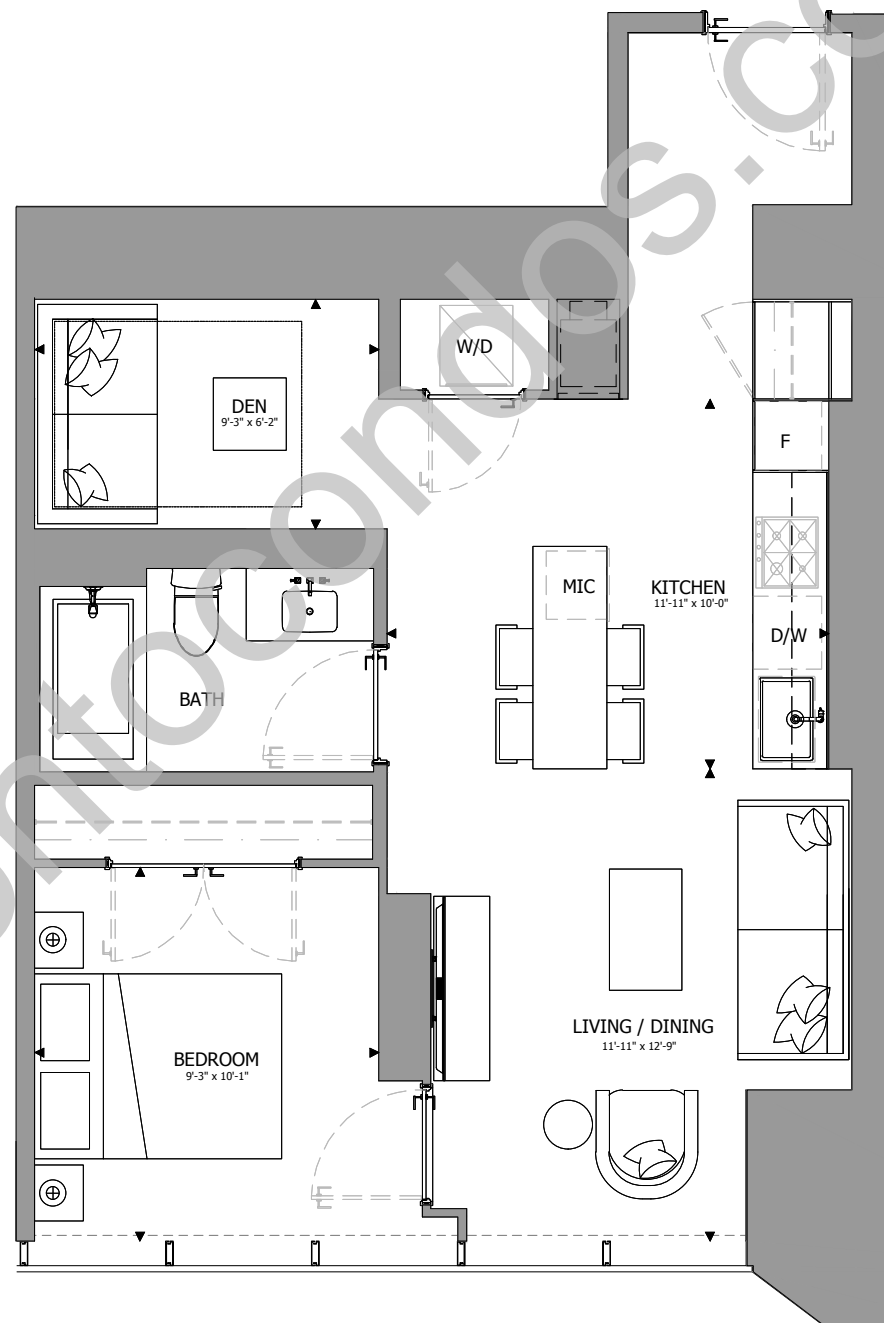

THE ONE

RESIDENCES

ONEBLOORWEST.COM

TOWER COLLECTION A

SUITE 01, 06

1 BEDROOM + DEN

725 SQ.FT. (UNIT 01)

733 SQ.FT. (UNIT 06)

All dimensions, specifications, drawings, and floor plans are approximate and are subject to change without notice. Actual square footage may vary from that stated hereon. E. & O.E.

THE ONE

RESIDENCES

ONEBLOORWEST.COM

TOWER COLLECTION A

SUITE 05, 10

1 BEDROOM + DEN

730 SQ.FT. (UNIT 05)

725 SQ.FT. (UNIT 10)

All dimensions, specifications, drawings, and floor plans are approximate and are subject to change without notice. Actual square footage may vary from that stated hereon. E. & O.E.