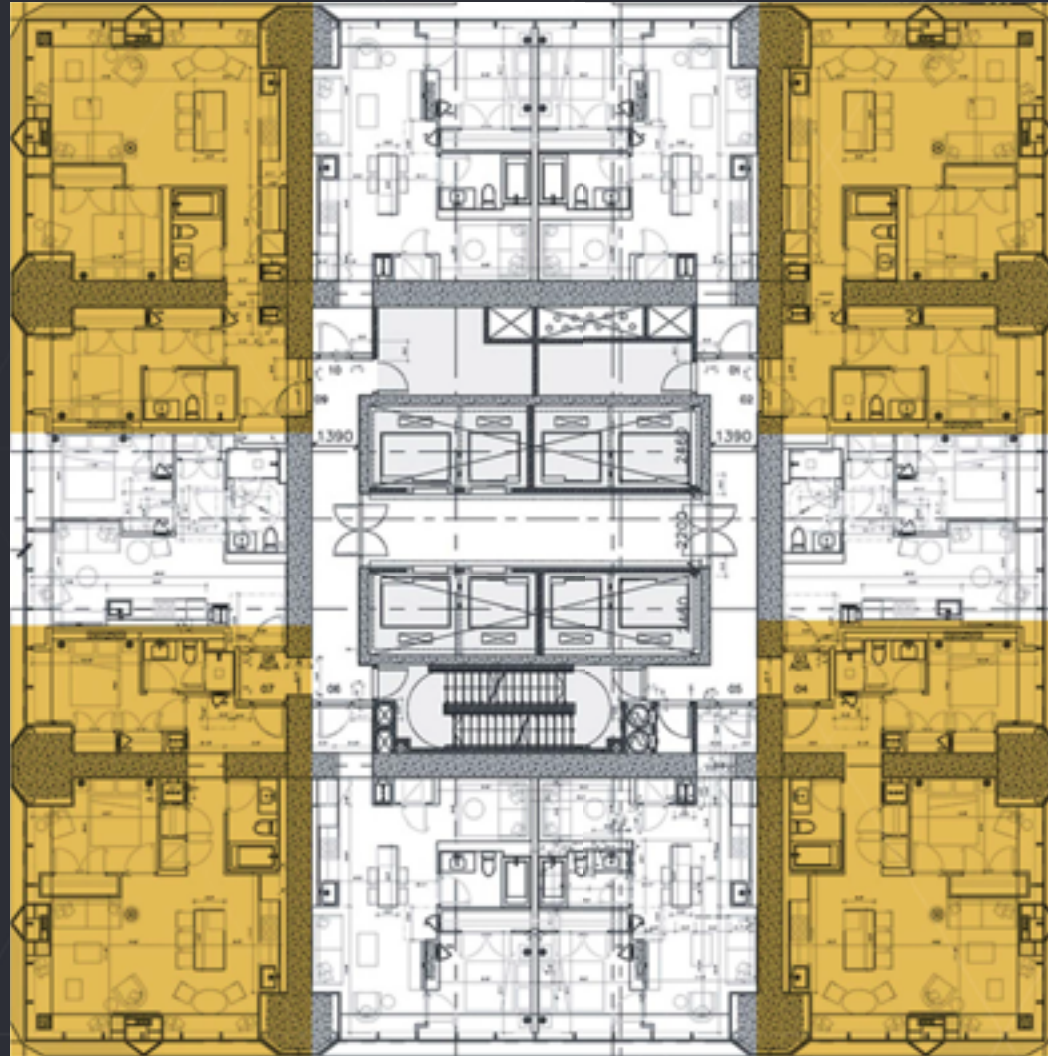

THE ONE

R E S I D E N C E S

Tower

10 unit floor plate

Level 19-48

1 Bed / 591 sq ft

THE ONE

RESIDENCES

Tower

10 unit floor plate

Level 19-48

1 Bed + Den / 725-733 sq ft

THE ONE

RESIDENCES

Tower

10 unit floor plate

Level 19-48

2 Bed / 1101-1166 sq ft