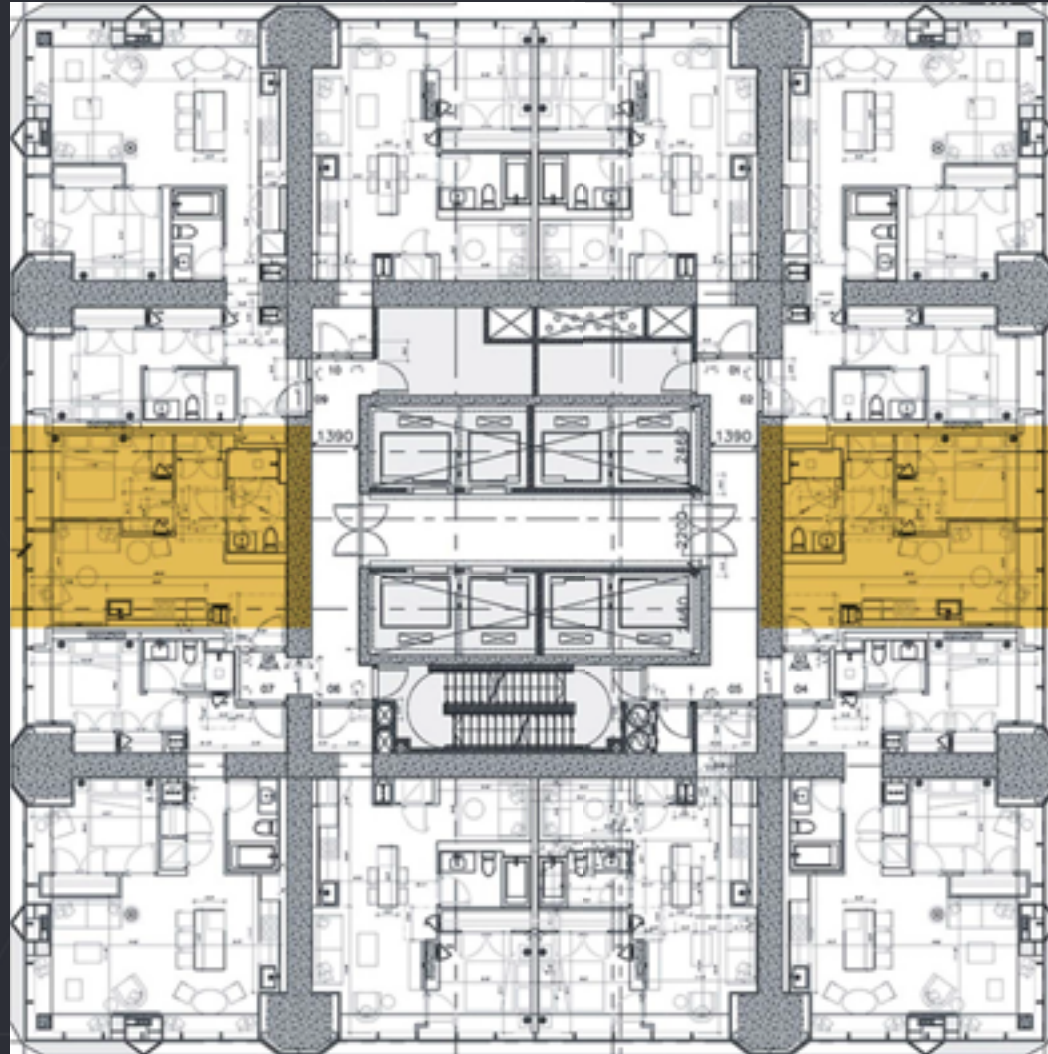

THE ONE

R E S I D E N C E S

Tower

10 unit floor plate

Level 19-48

1 Bed / 591 sq ft

THE ONE

RESIDENCES

Tower

10 unit floor plate

Level 19-48

1 Bed + Den / 725-733 sq ft

THE ONE

RESIDENCES

Tower

10 unit floor plate

Level 19-48

2 Bed / 1101-1166 sq ft