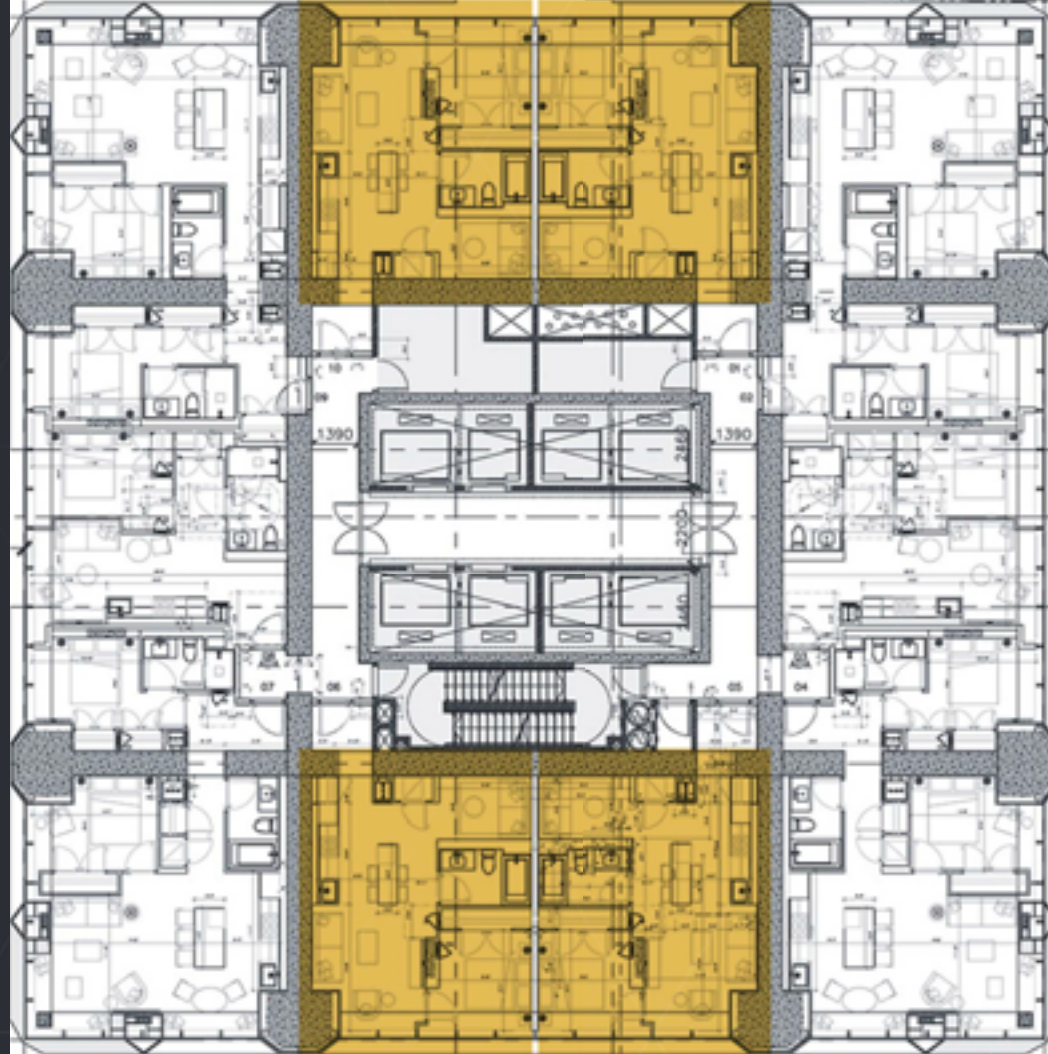

THE ONE

R E S I D E N C E S

Tower

10 unit floor plate

Level 19-48

1 Bed / 591 sq ft

THE ONE

RESIDENCES

Tower

10 unit floor plate

Level 19-48

1 Bed + Den / 725-733 sq ft

THE ONE

RESIDENCES

Tower

10 unit floor plate

Level 19-48

2 Bed / 1101-1166 sq ft