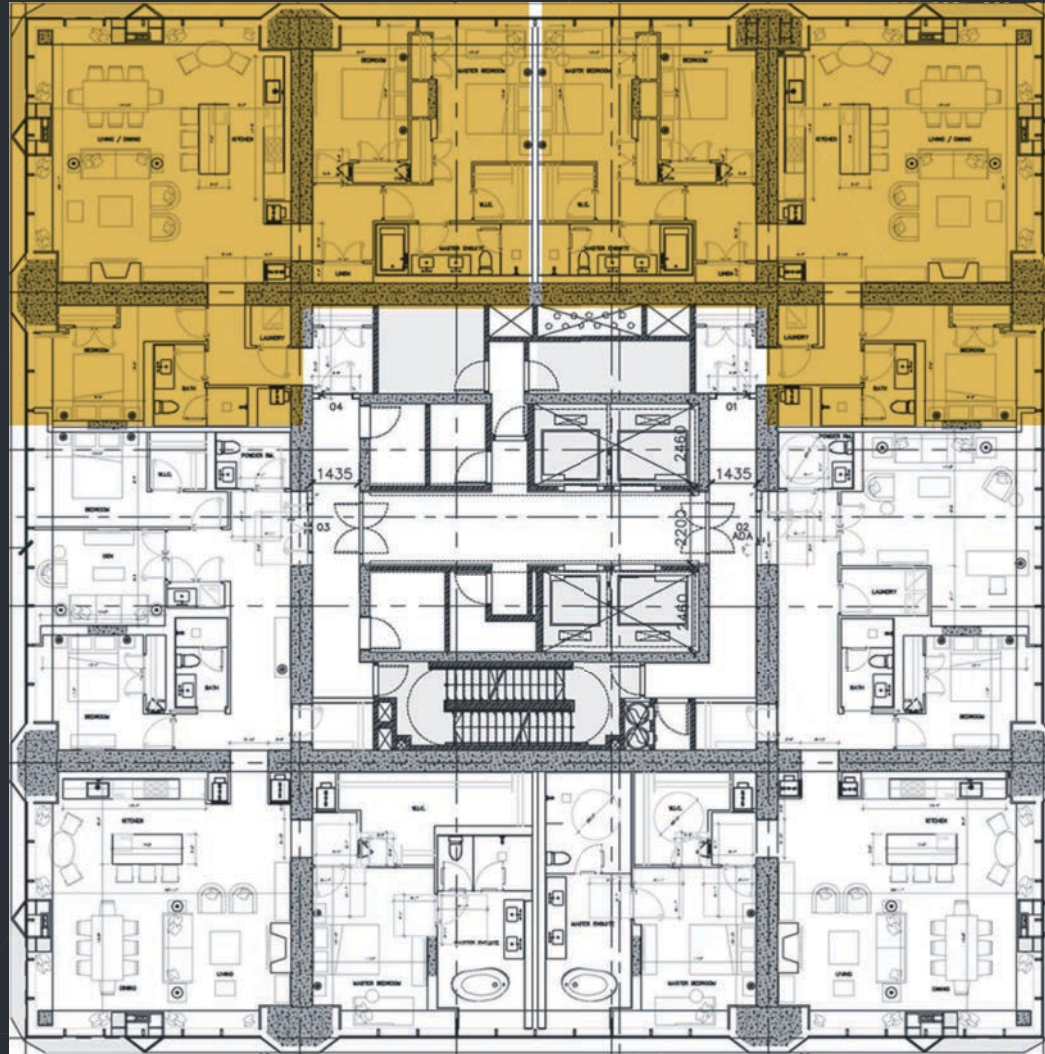

# THE ONE

RESIDENCES

High Rise

4 unit floor plate

Level 62-76

3 Bed / 1909 sq ft

# THE ONE

RESIDENCES

High Rise

4 unit floor plate

Level 62-76

2 Bed +Den and 3 Bed / 1495-1502 sq ft