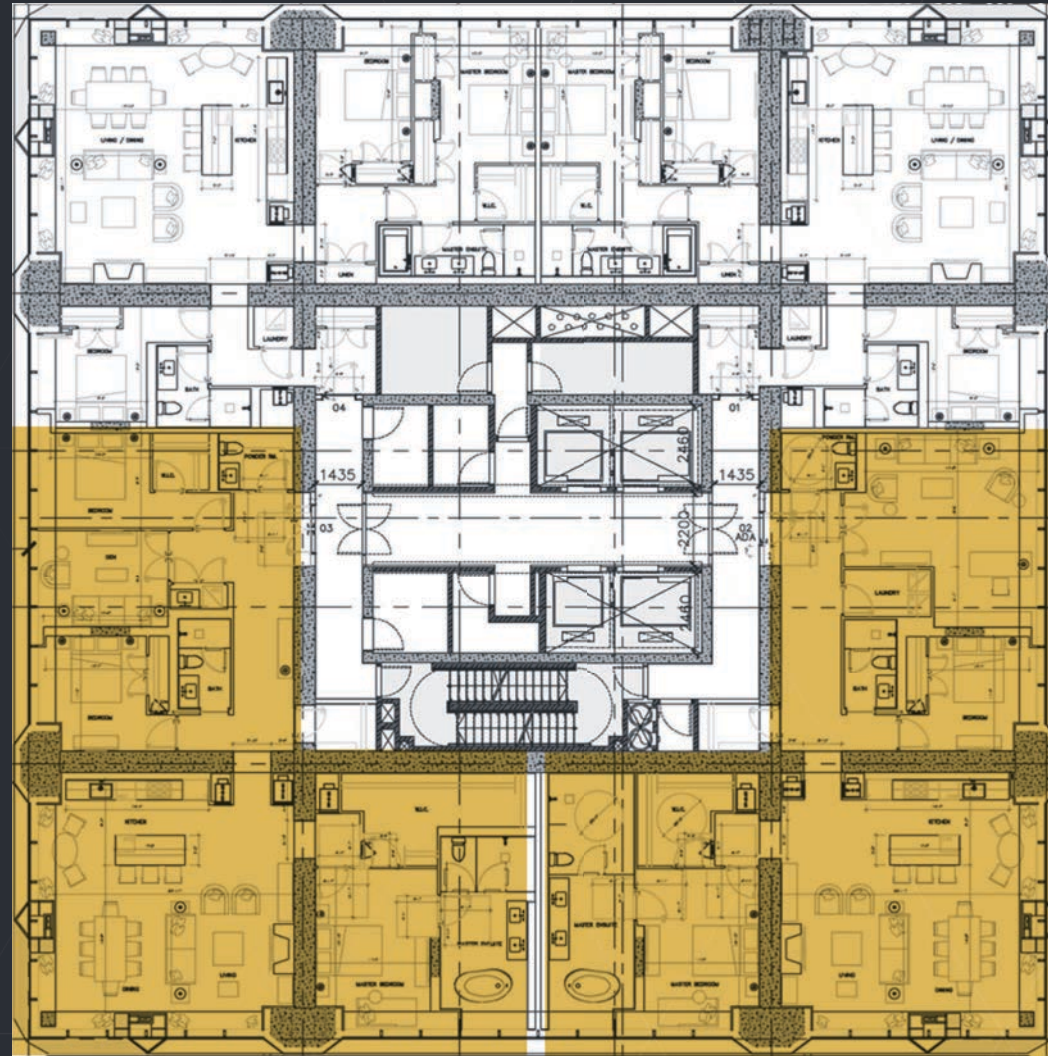

# THE ONE

RESIDENCES

High Rise

4 unit floor plate

Level 62-76

3 Bed / 1909 sq ft

# THE ONE

RESIDENCES

High Rise

4 unit floor plate

Level 62-76

2 Bed +Den and 3 Bed / 1495-1502 sq ft