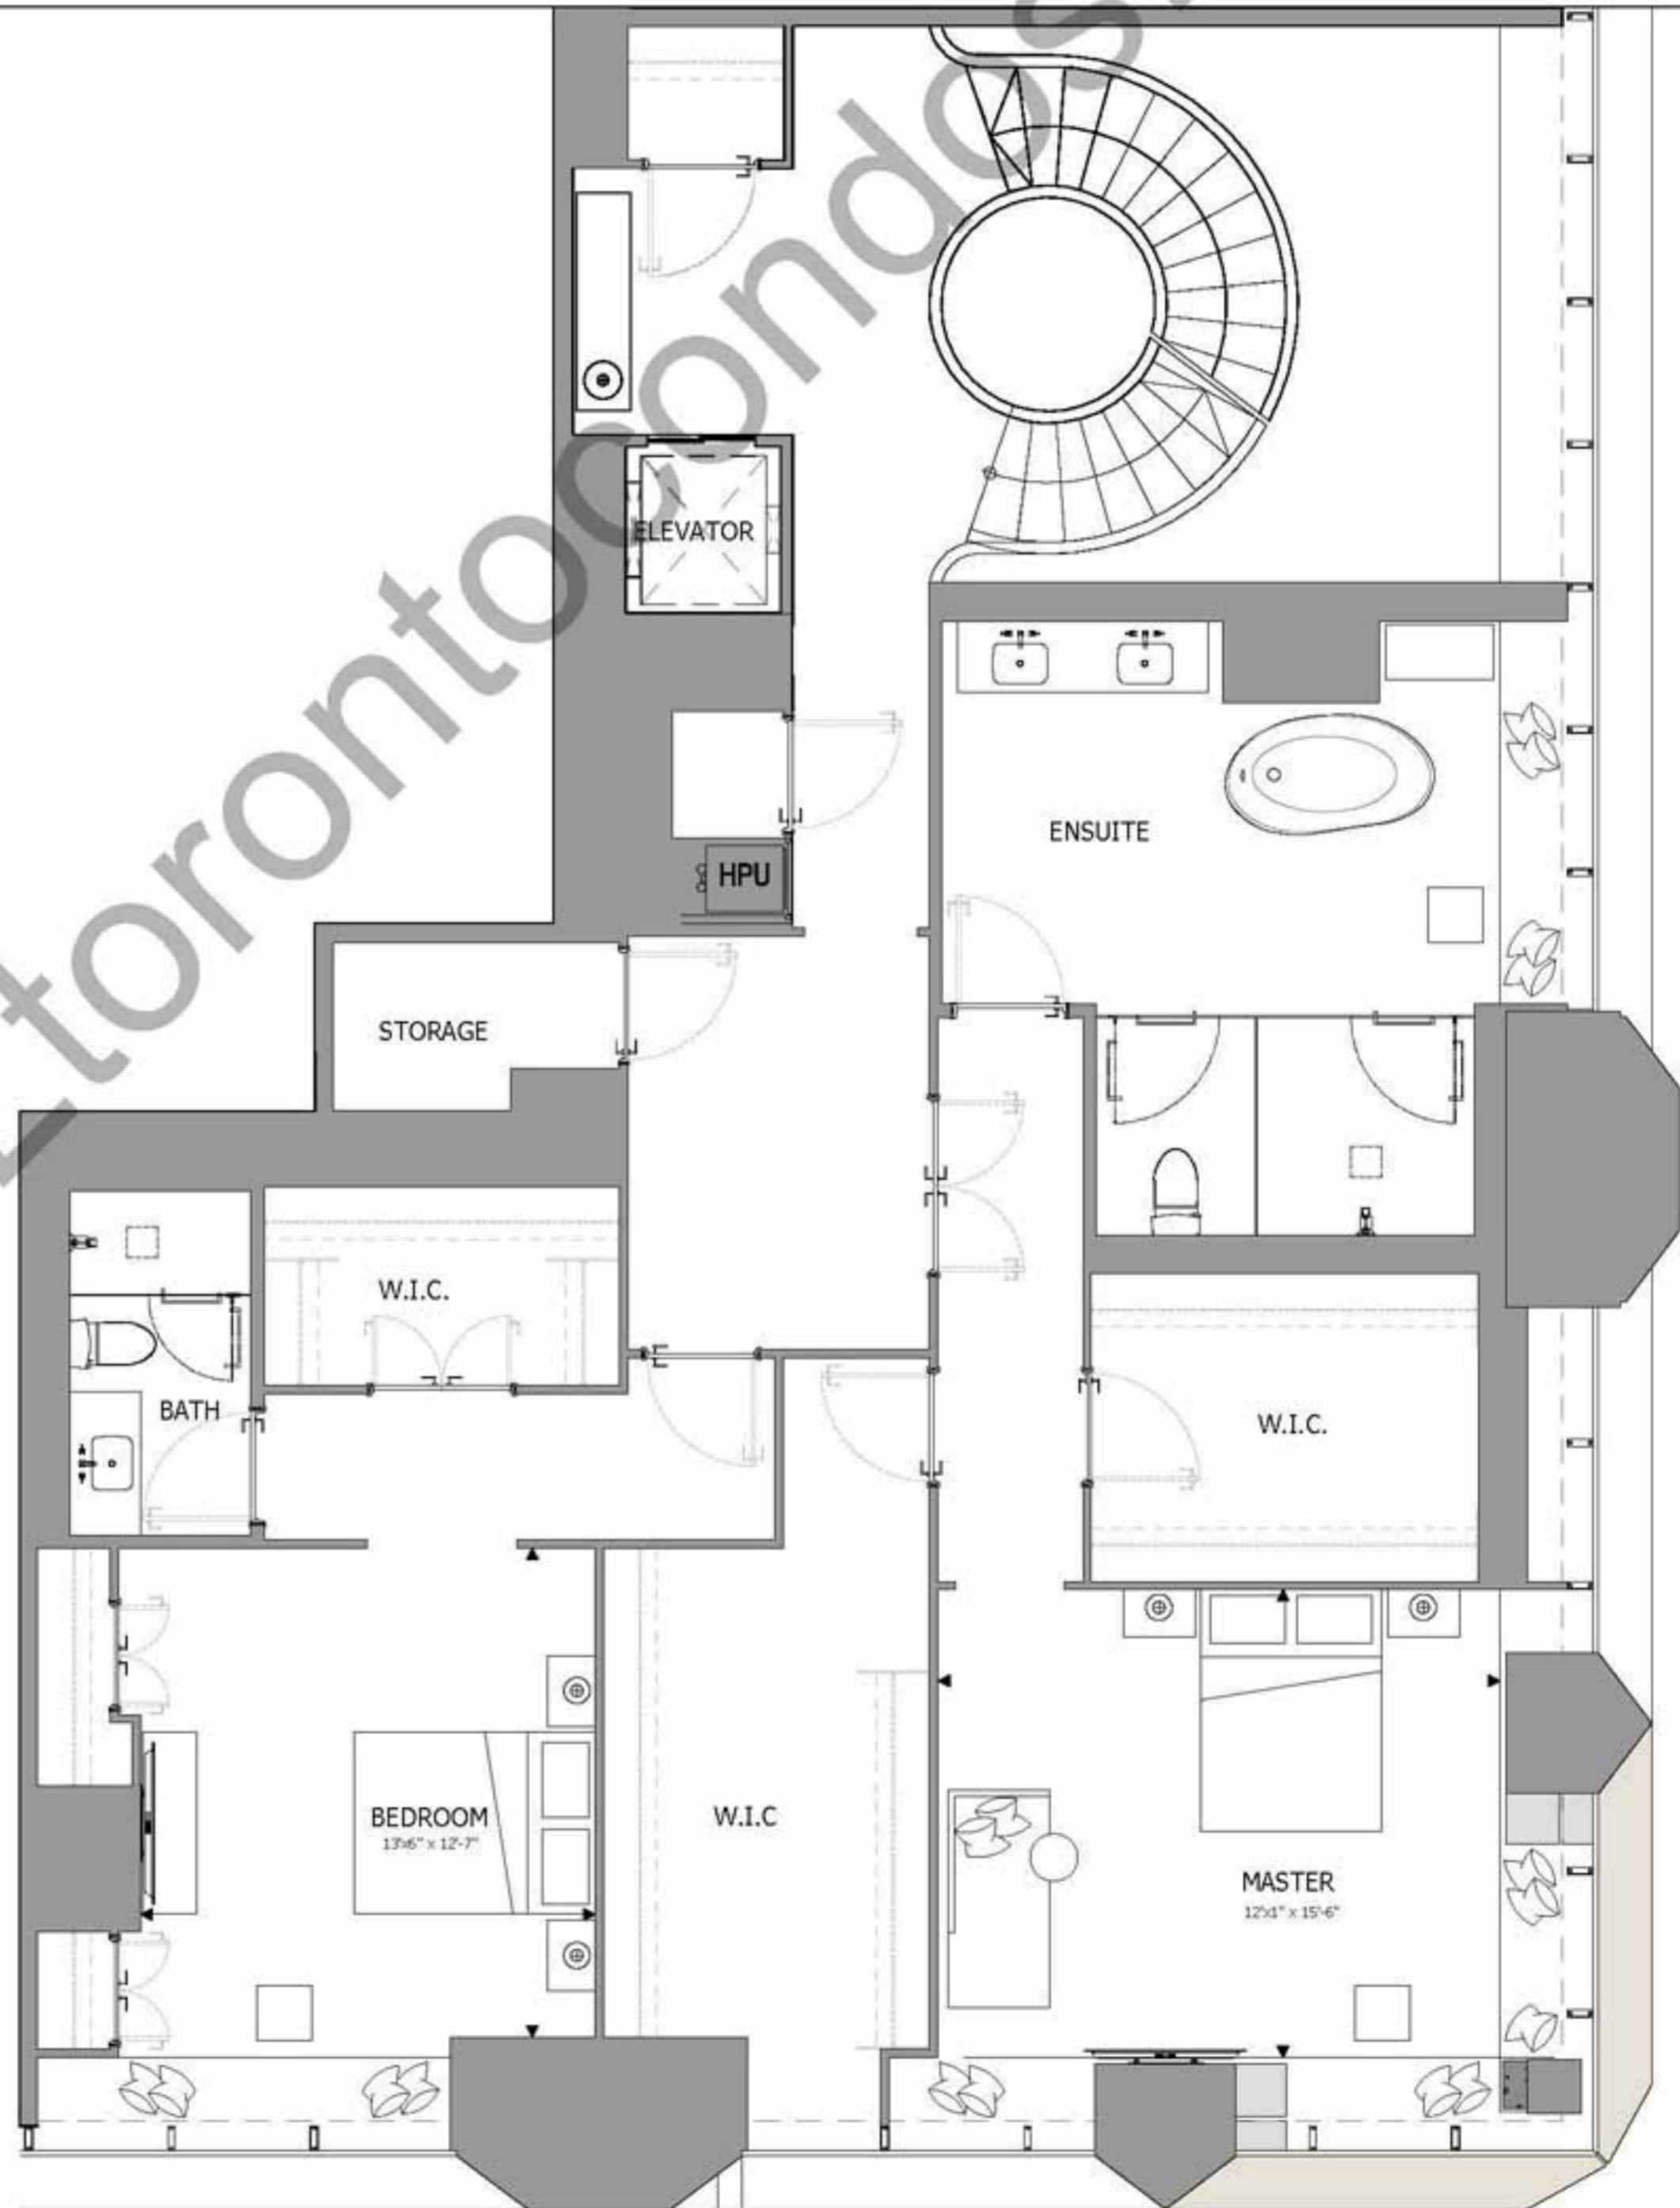

PENTHOUSE COLLECTION
SUITE 02
3 BEDROOM + DEN
INTERIOR AREA: 6,037 SQ.FT.
EXTERIOR AREA: 1,025 SQ.FT.

PENTHOUSE COLLECTION
SUITE 02
3 BEDROOM + DEN
SECOND LEVEL

PENTHOUSE COLLECTION
SUITE 02
3 BEDROOM + DEN
THIRD LEVEL

THE ONE

RESIDENCES

ONEBLOORWEST.COM

PENTHOUSE COLLECTION

SUITE 02

3 BEDROOM + DEN

1,132 SQ.FT.

THE ONE

RESIDENCES

ONEBLOORWEST.COM

SUB PENTHOUSE COLLECTION

OPTION A

3 BEDROOM + DEN

4,351 SQ.FT.

THE ONE

RESIDENCES