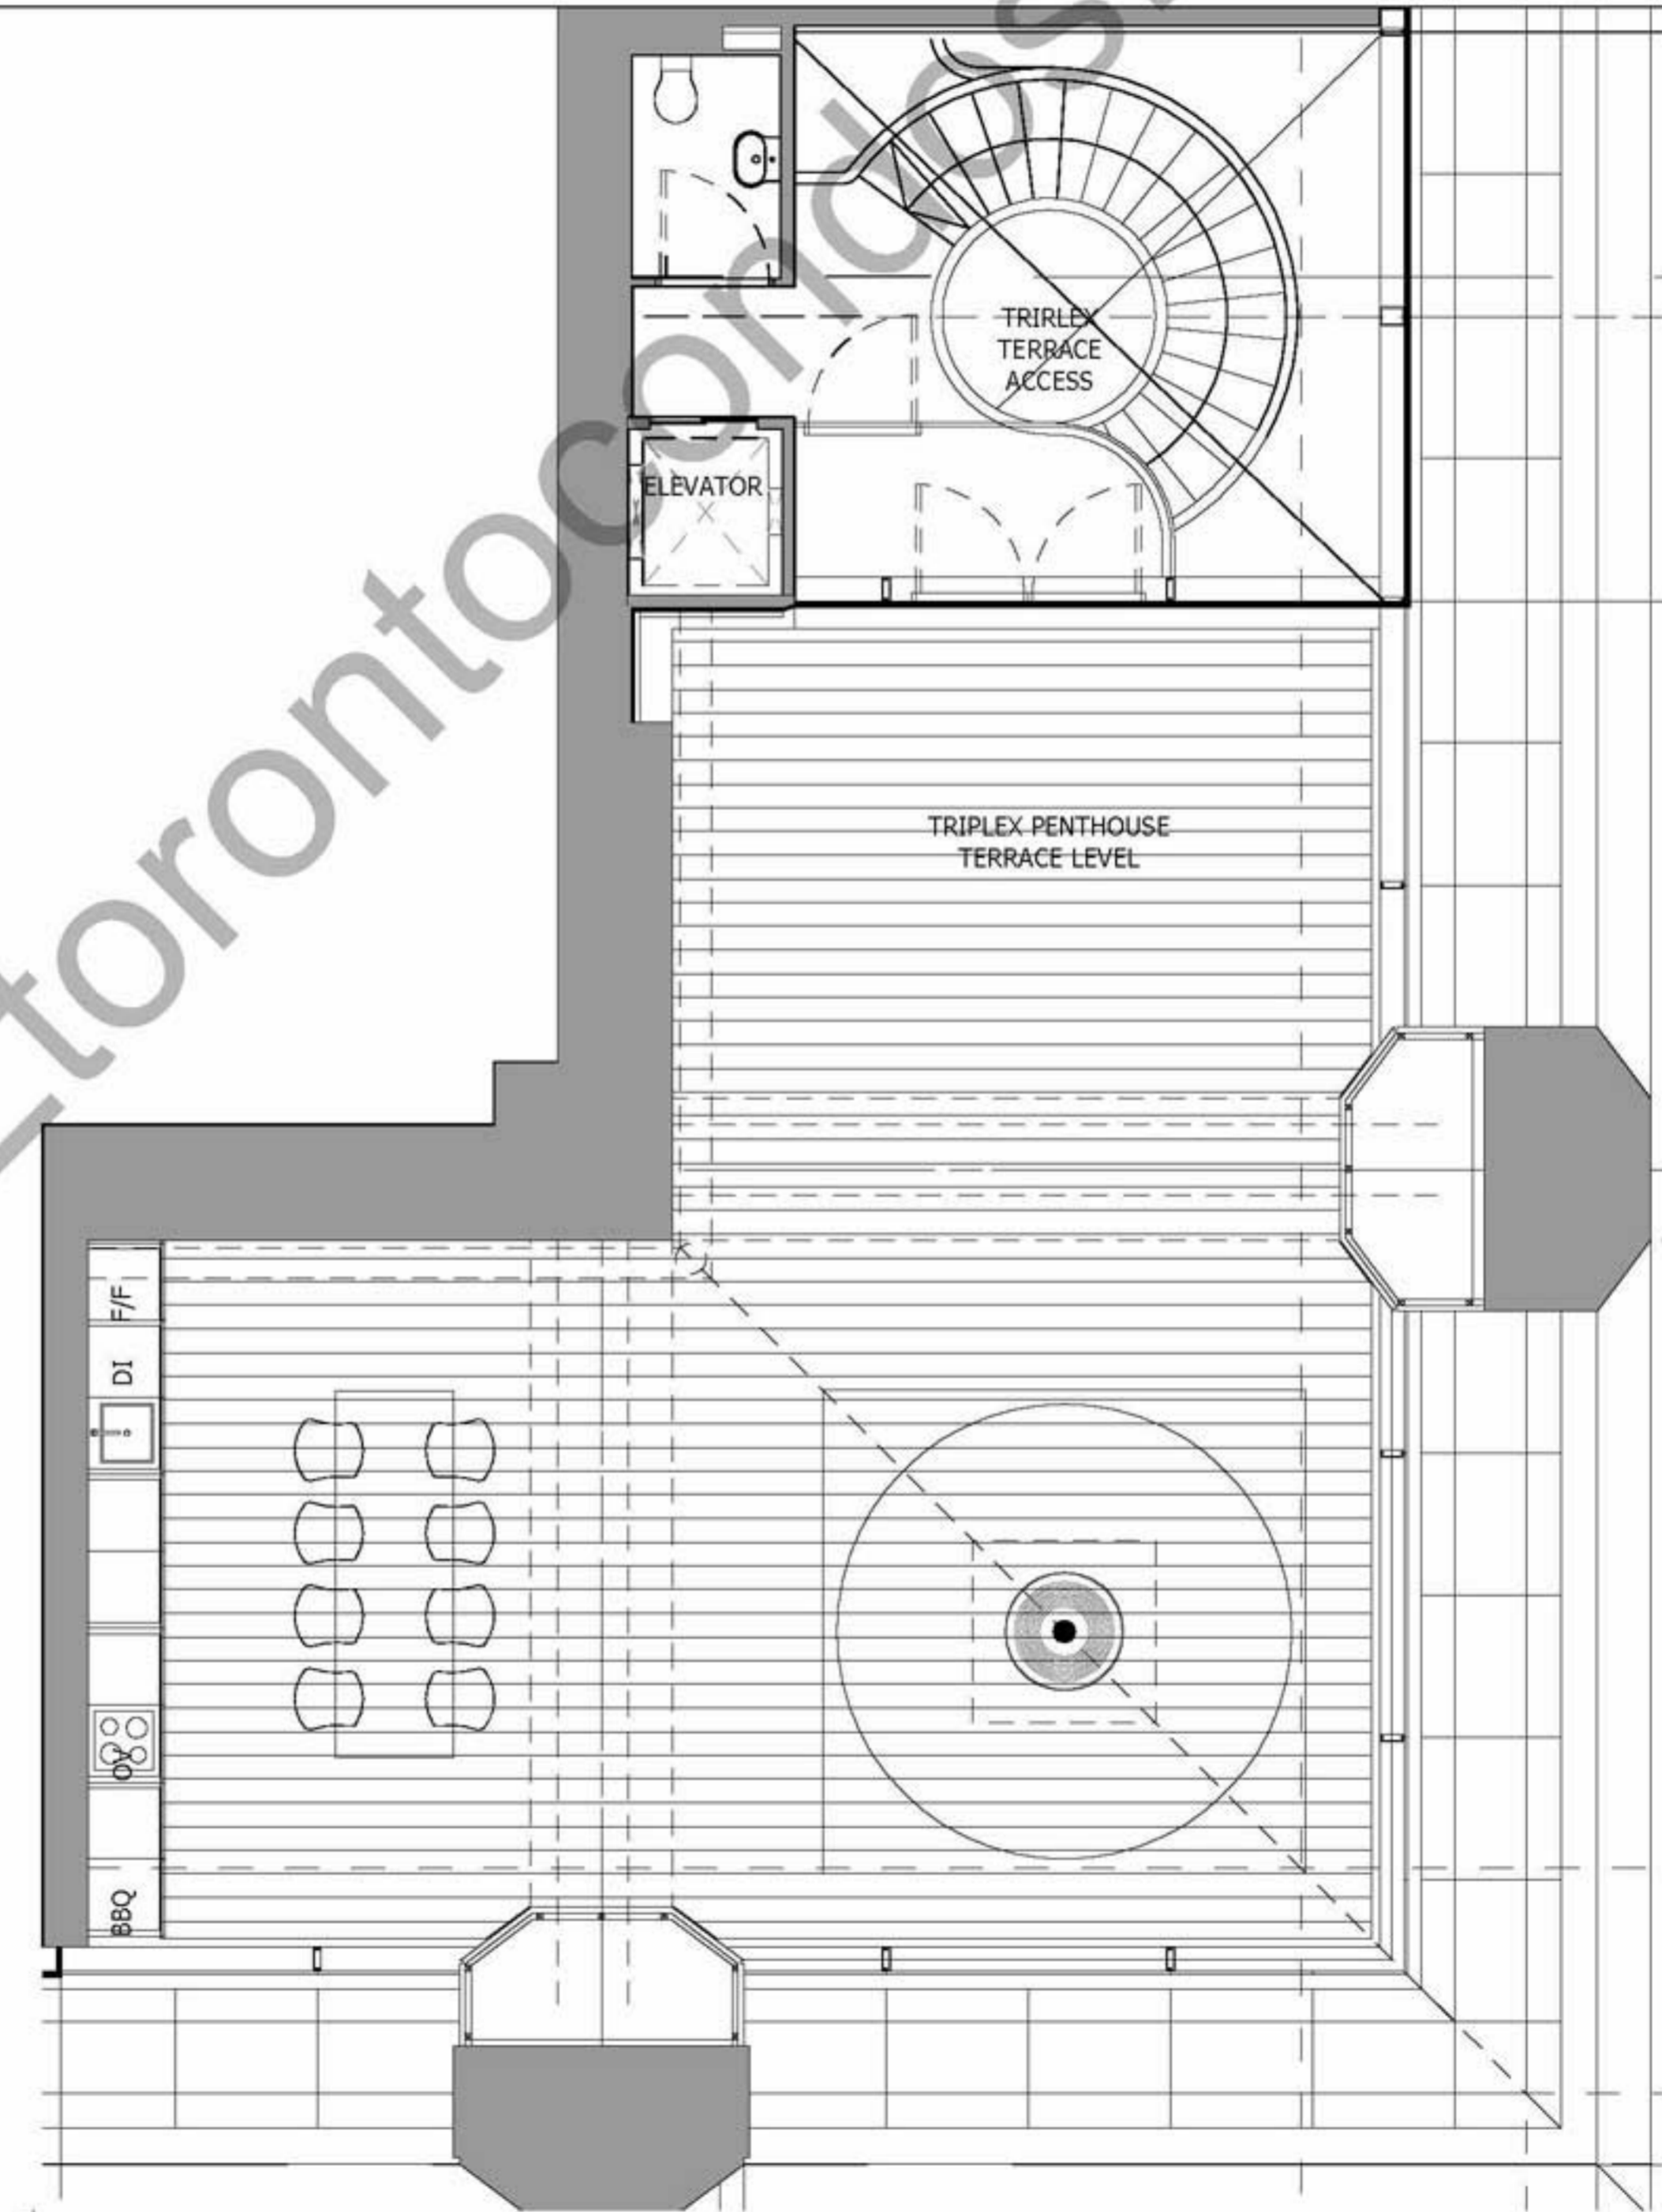

PENTHOUSE COLLECTION
SUITE 02
3 BEDROOM + DEN
INTERIOR AREA: 6,037 SQ.FT.
EXTERIOR AREA: 1,025 SQ.FT.

PENTHOUSE COLLECTION
SUITE 02
3 BEDROOM + DEN
SECOND LEVEL

PENTHOUSE COLLECTION
SUITE 02
3 BEDROOM + DEN
THIRD LEVEL

THE ONE

RESIDENCES

ONEBLOORWEST.COM

PENTHOUSE COLLECTION

SUITE 02

3 BEDROOM + DEN

1,132 SQ.FT.

THE ONE

RESIDENCES

ONEBLOORWEST.COM

SUB PENTHOUSE COLLECTION

OPTION A

3 BEDROOM + DEN

4,351 SQ.FT.

THE ONE

RESIDENCES