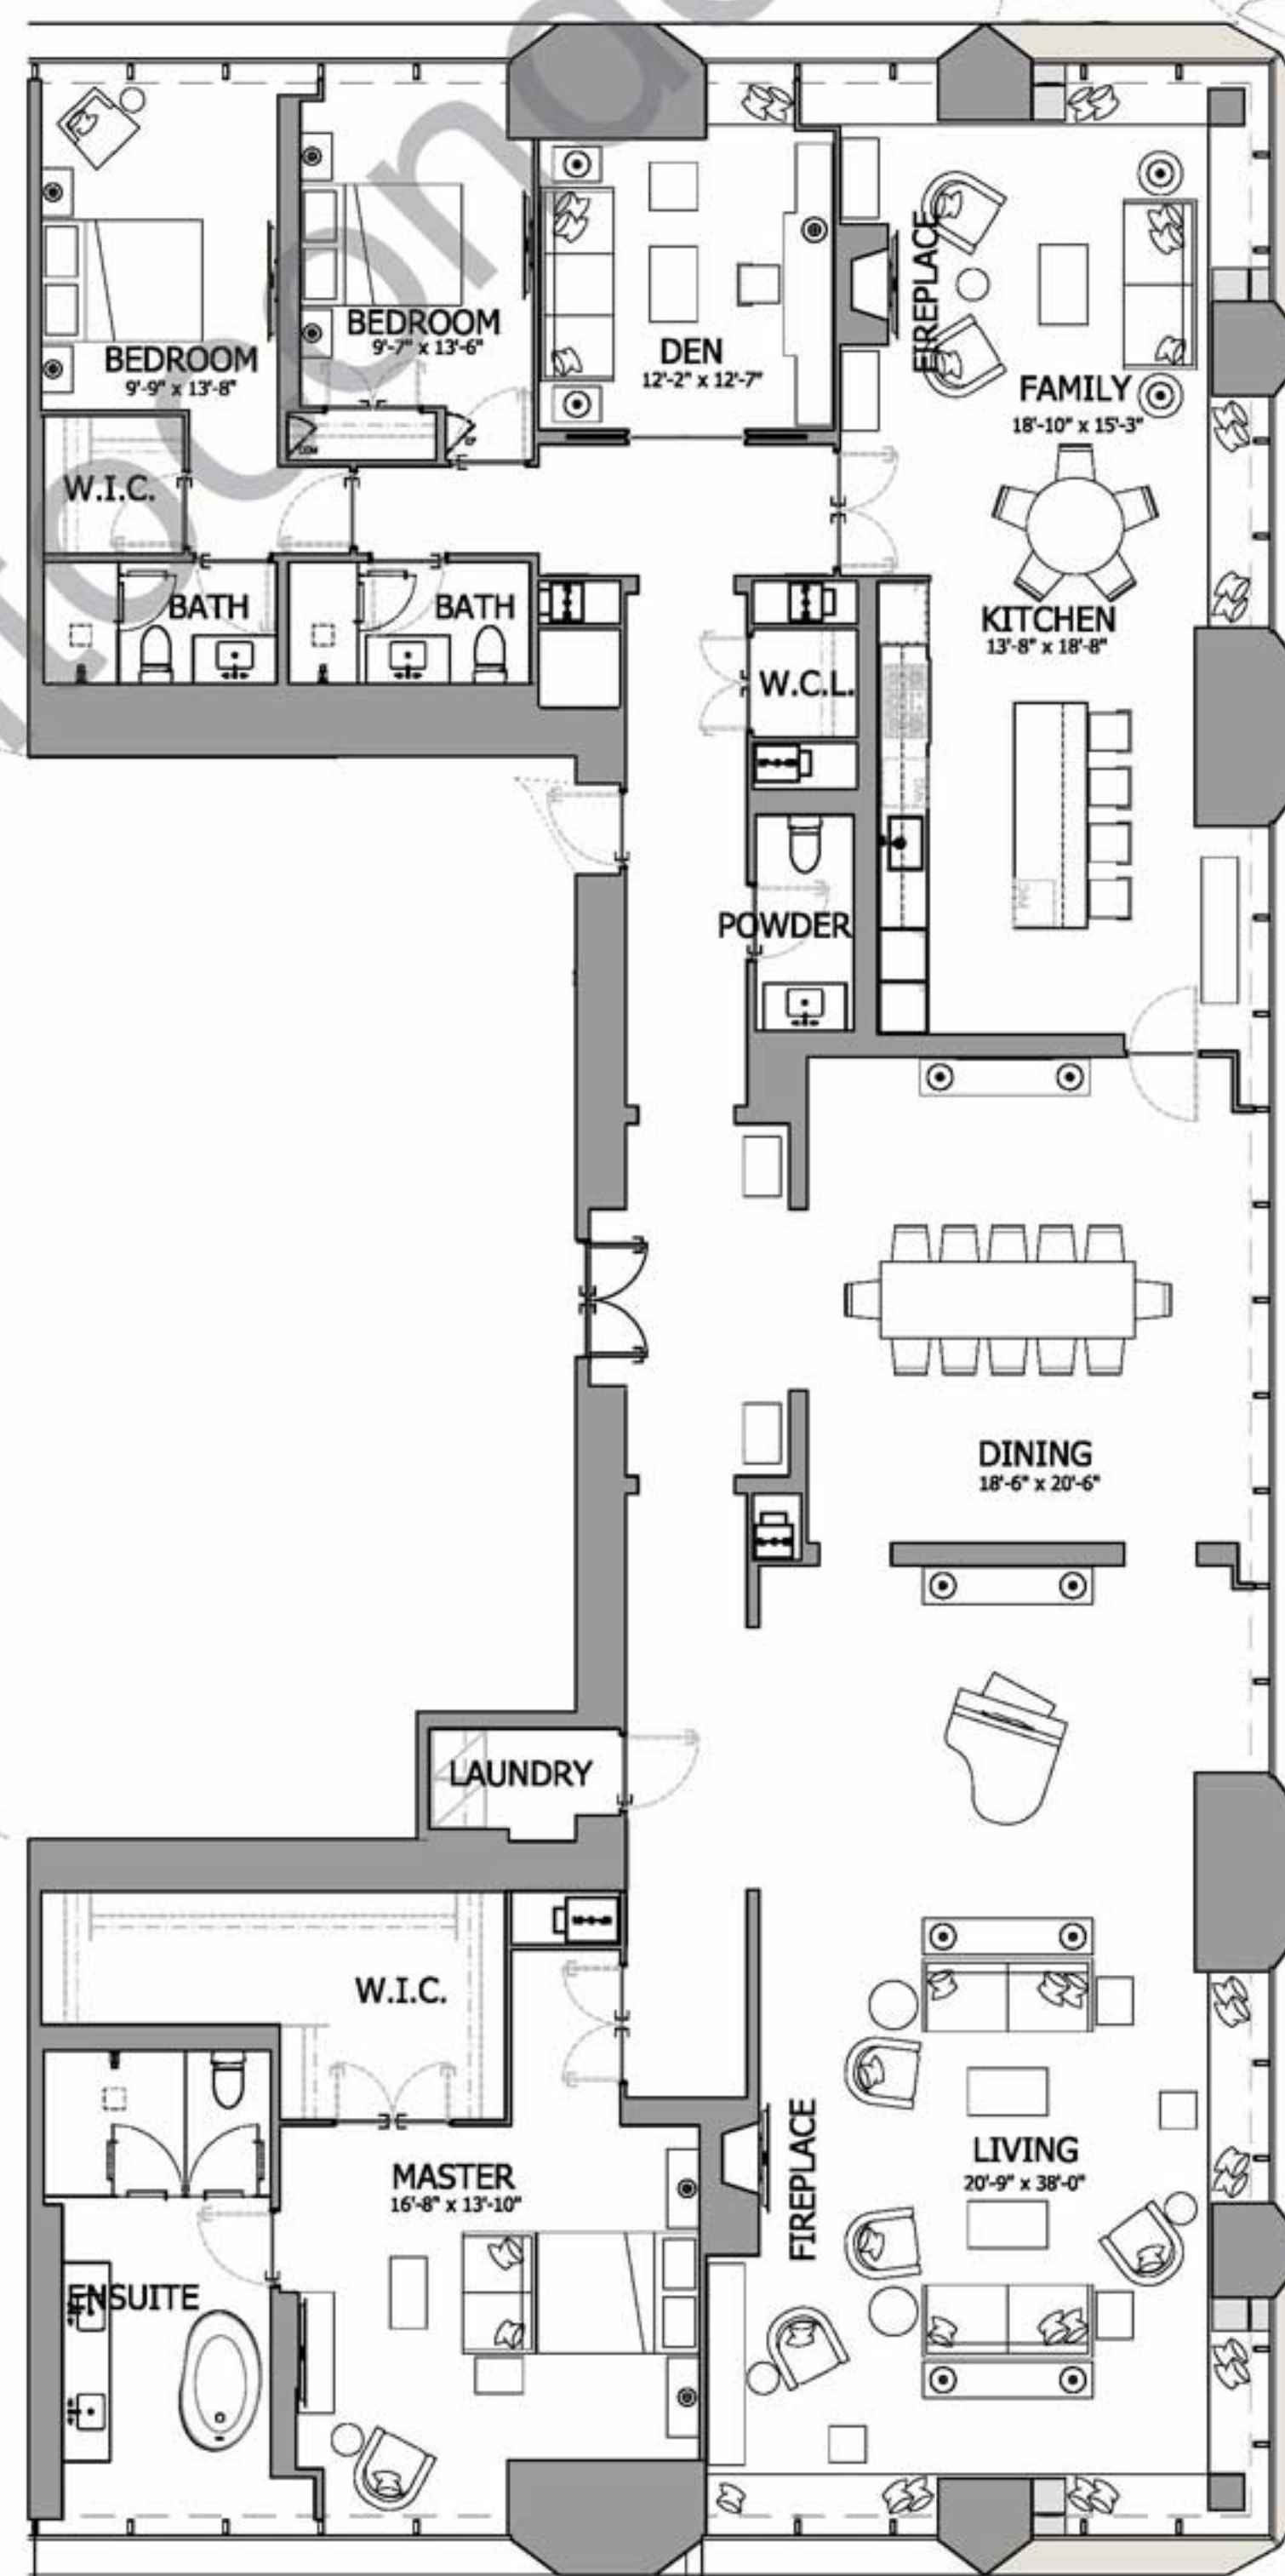

PENTHOUSE COLLECTION
SUITE 02
3 BEDROOM + DEN
INTERIOR AREA: 6,037 SQ.FT.
EXTERIOR AREA: 1,025 SQ.FT.

PENTHOUSE COLLECTION
SUITE 02
3 BEDROOM + DEN
SECOND LEVEL

PENTHOUSE COLLECTION
SUITE 02
3 BEDROOM + DEN
THIRD LEVEL

THE ONE

RESIDENCES

ONEBLOORWEST.COM

PENTHOUSE COLLECTION

SUITE 02

3 BEDROOM + DEN

1,132 SQ.FT.

THE ONE

RESIDENCES

ONEBLOORWEST.COM

SUB PENTHOUSE COLLECTION

OPTION A

3 BEDROOM + DEN

4,351 SQ.FT.

THE ONE

RESIDENCES

ONEBLOORWEST.COM

SUB PENTHOUSE COLLECTION

OPTION B

3 BEDROOM + DEN

4,351 SQ.FT.