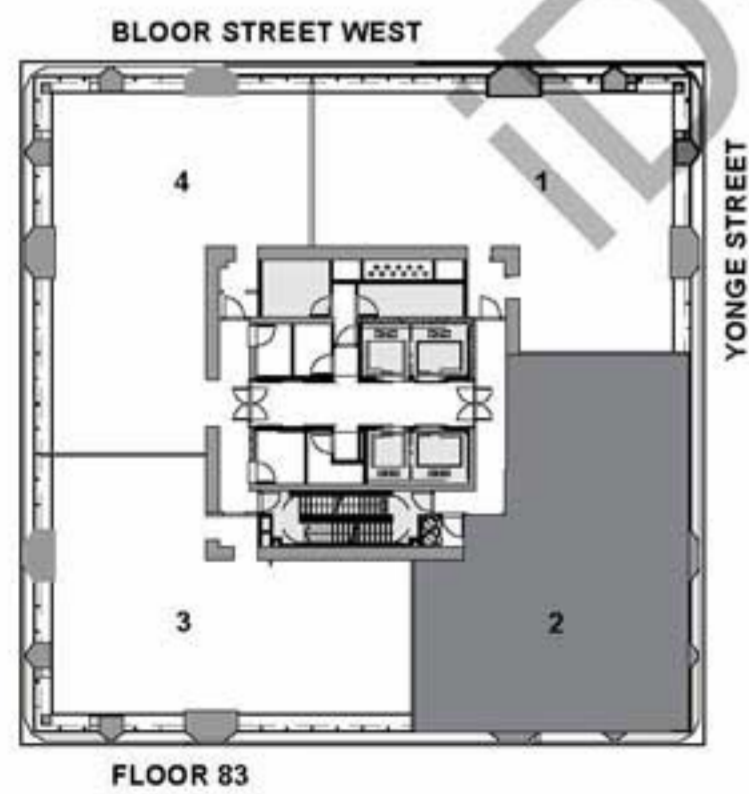

PENTHOUSE COLLECTION
SUITE 02
3 BEDROOM + DEN
INTERIOR AREA: 6,037 SQ.FT.
EXTERIOR AREA: 1,025 SQ.FT.

PENTHOUSE COLLECTION
SUITE 02
3 BEDROOM + DEN
SECOND LEVEL

PENTHOUSE COLLECTION
SUITE 02
3 BEDROOM + DEN
THIRD LEVEL

THE ONE

RESIDENCES

ONEBLOORWEST.COM

PENTHOUSE COLLECTION

SUITE 02

3 BEDROOM + DEN

1,132 SQ.FT.

THE ONE

RESIDENCES

ONEBLOORWEST.COM

SUB PENTHOUSE COLLECTION

OPTION A

3 BEDROOM + DEN

4,351 SQ.FT.

THE ONE

RESIDENCES