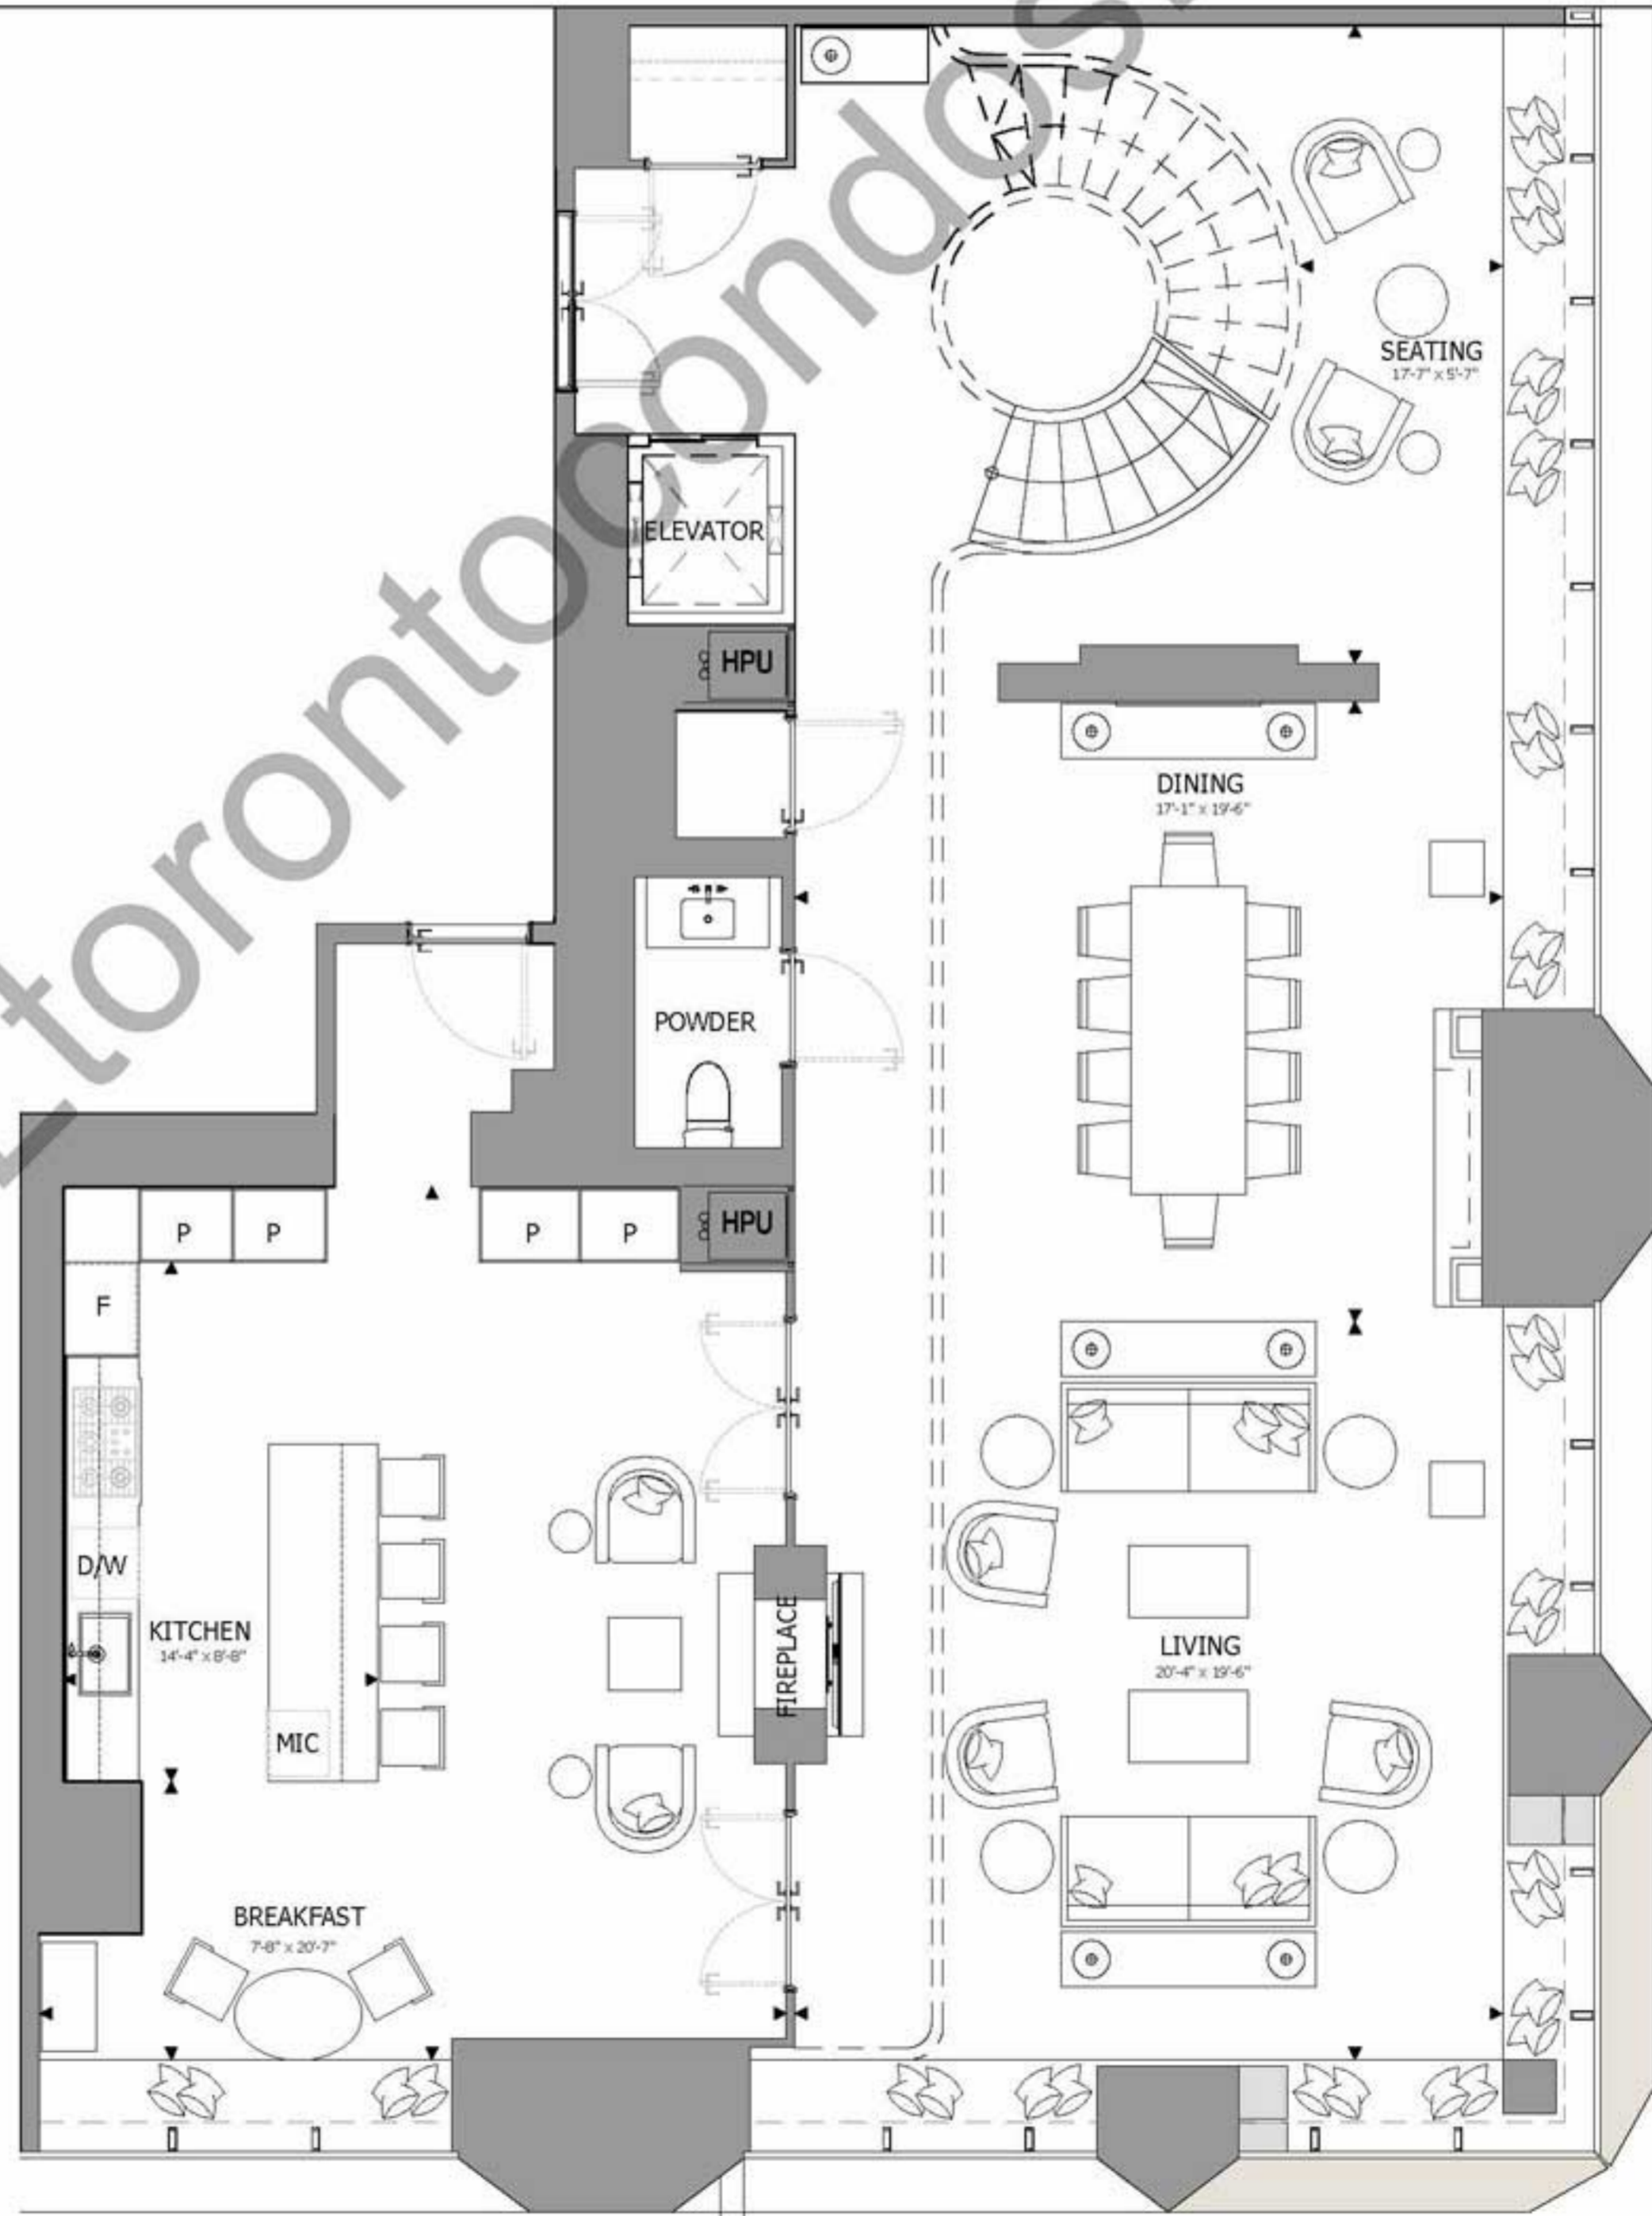

PENTHOUSE COLLECTION
SUITE 02
3 BEDROOM + DEN
INTERIOR AREA: 6,037 SQ.FT.
EXTERIOR AREA: 1,025 SQ.FT.

PENTHOUSE COLLECTION
SUITE 02
3 BEDROOM + DEN
SECOND LEVEL

PENTHOUSE COLLECTION
SUITE 02
3 BEDROOM + DEN
THIRD LEVEL

THE ONE

RESIDENCES

ONEBLOORWEST.COM

PENTHOUSE COLLECTION

SUITE 02

3 BEDROOM + DEN

1,132 SQ.FT.

THE ONE