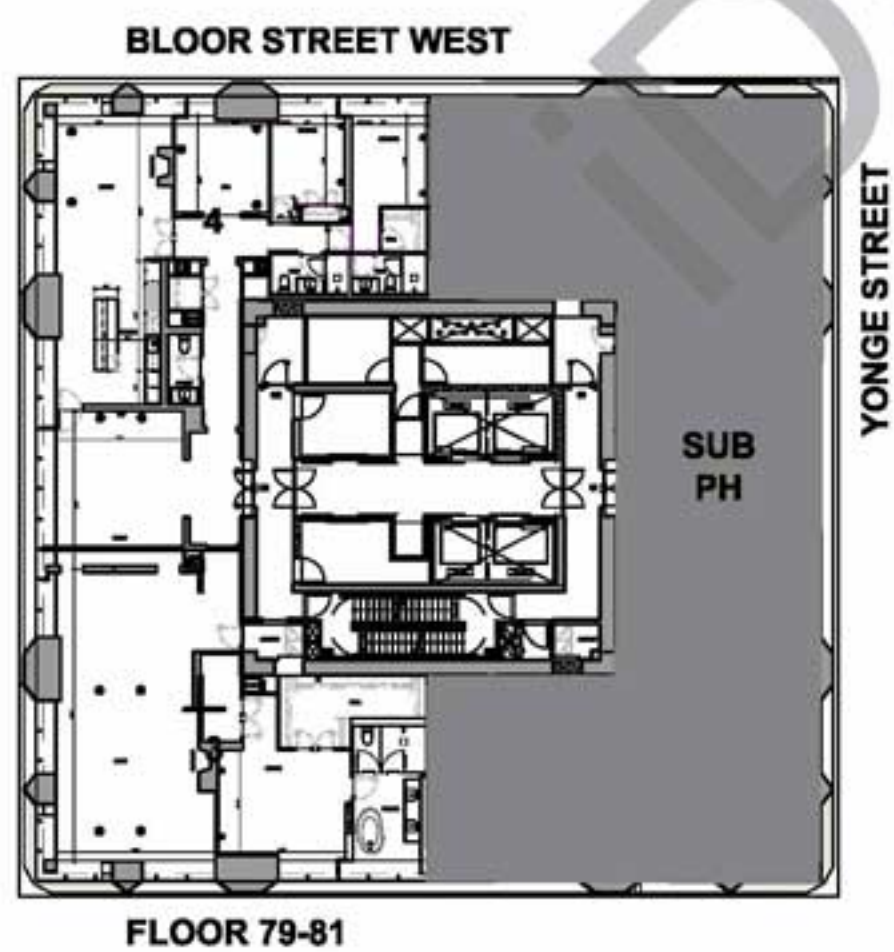

PENTHOUSE COLLECTION
SUITE 02
3 BEDROOM + DEN
INTERIOR AREA: 6,037 SQ.FT.
EXTERIOR AREA: 1,025 SQ.FT.

PENTHOUSE COLLECTION
SUITE 02
3 BEDROOM + DEN
SECOND LEVEL

PENTHOUSE COLLECTION
SUITE 02
3 BEDROOM + DEN
THIRD LEVEL

THE ONE

RESIDENCES

ONEBLOORWEST.COM

PENTHOUSE COLLECTION

SUITE 02

3 BEDROOM + DEN

1,132 SQ.FT.

THE ONE

RESIDENCES

ONEBLOORWEST.COM

SUB PENTHOUSE COLLECTION

OPTION A

3 BEDROOM + DEN

4,351 SQ.FT.

THE ONE

RESIDENCES

ONEBLOORWEST.COM

SUB PENTHOUSE COLLECTION

OPTION B

3 BEDROOM + DEN

4,351 SQ.FT.