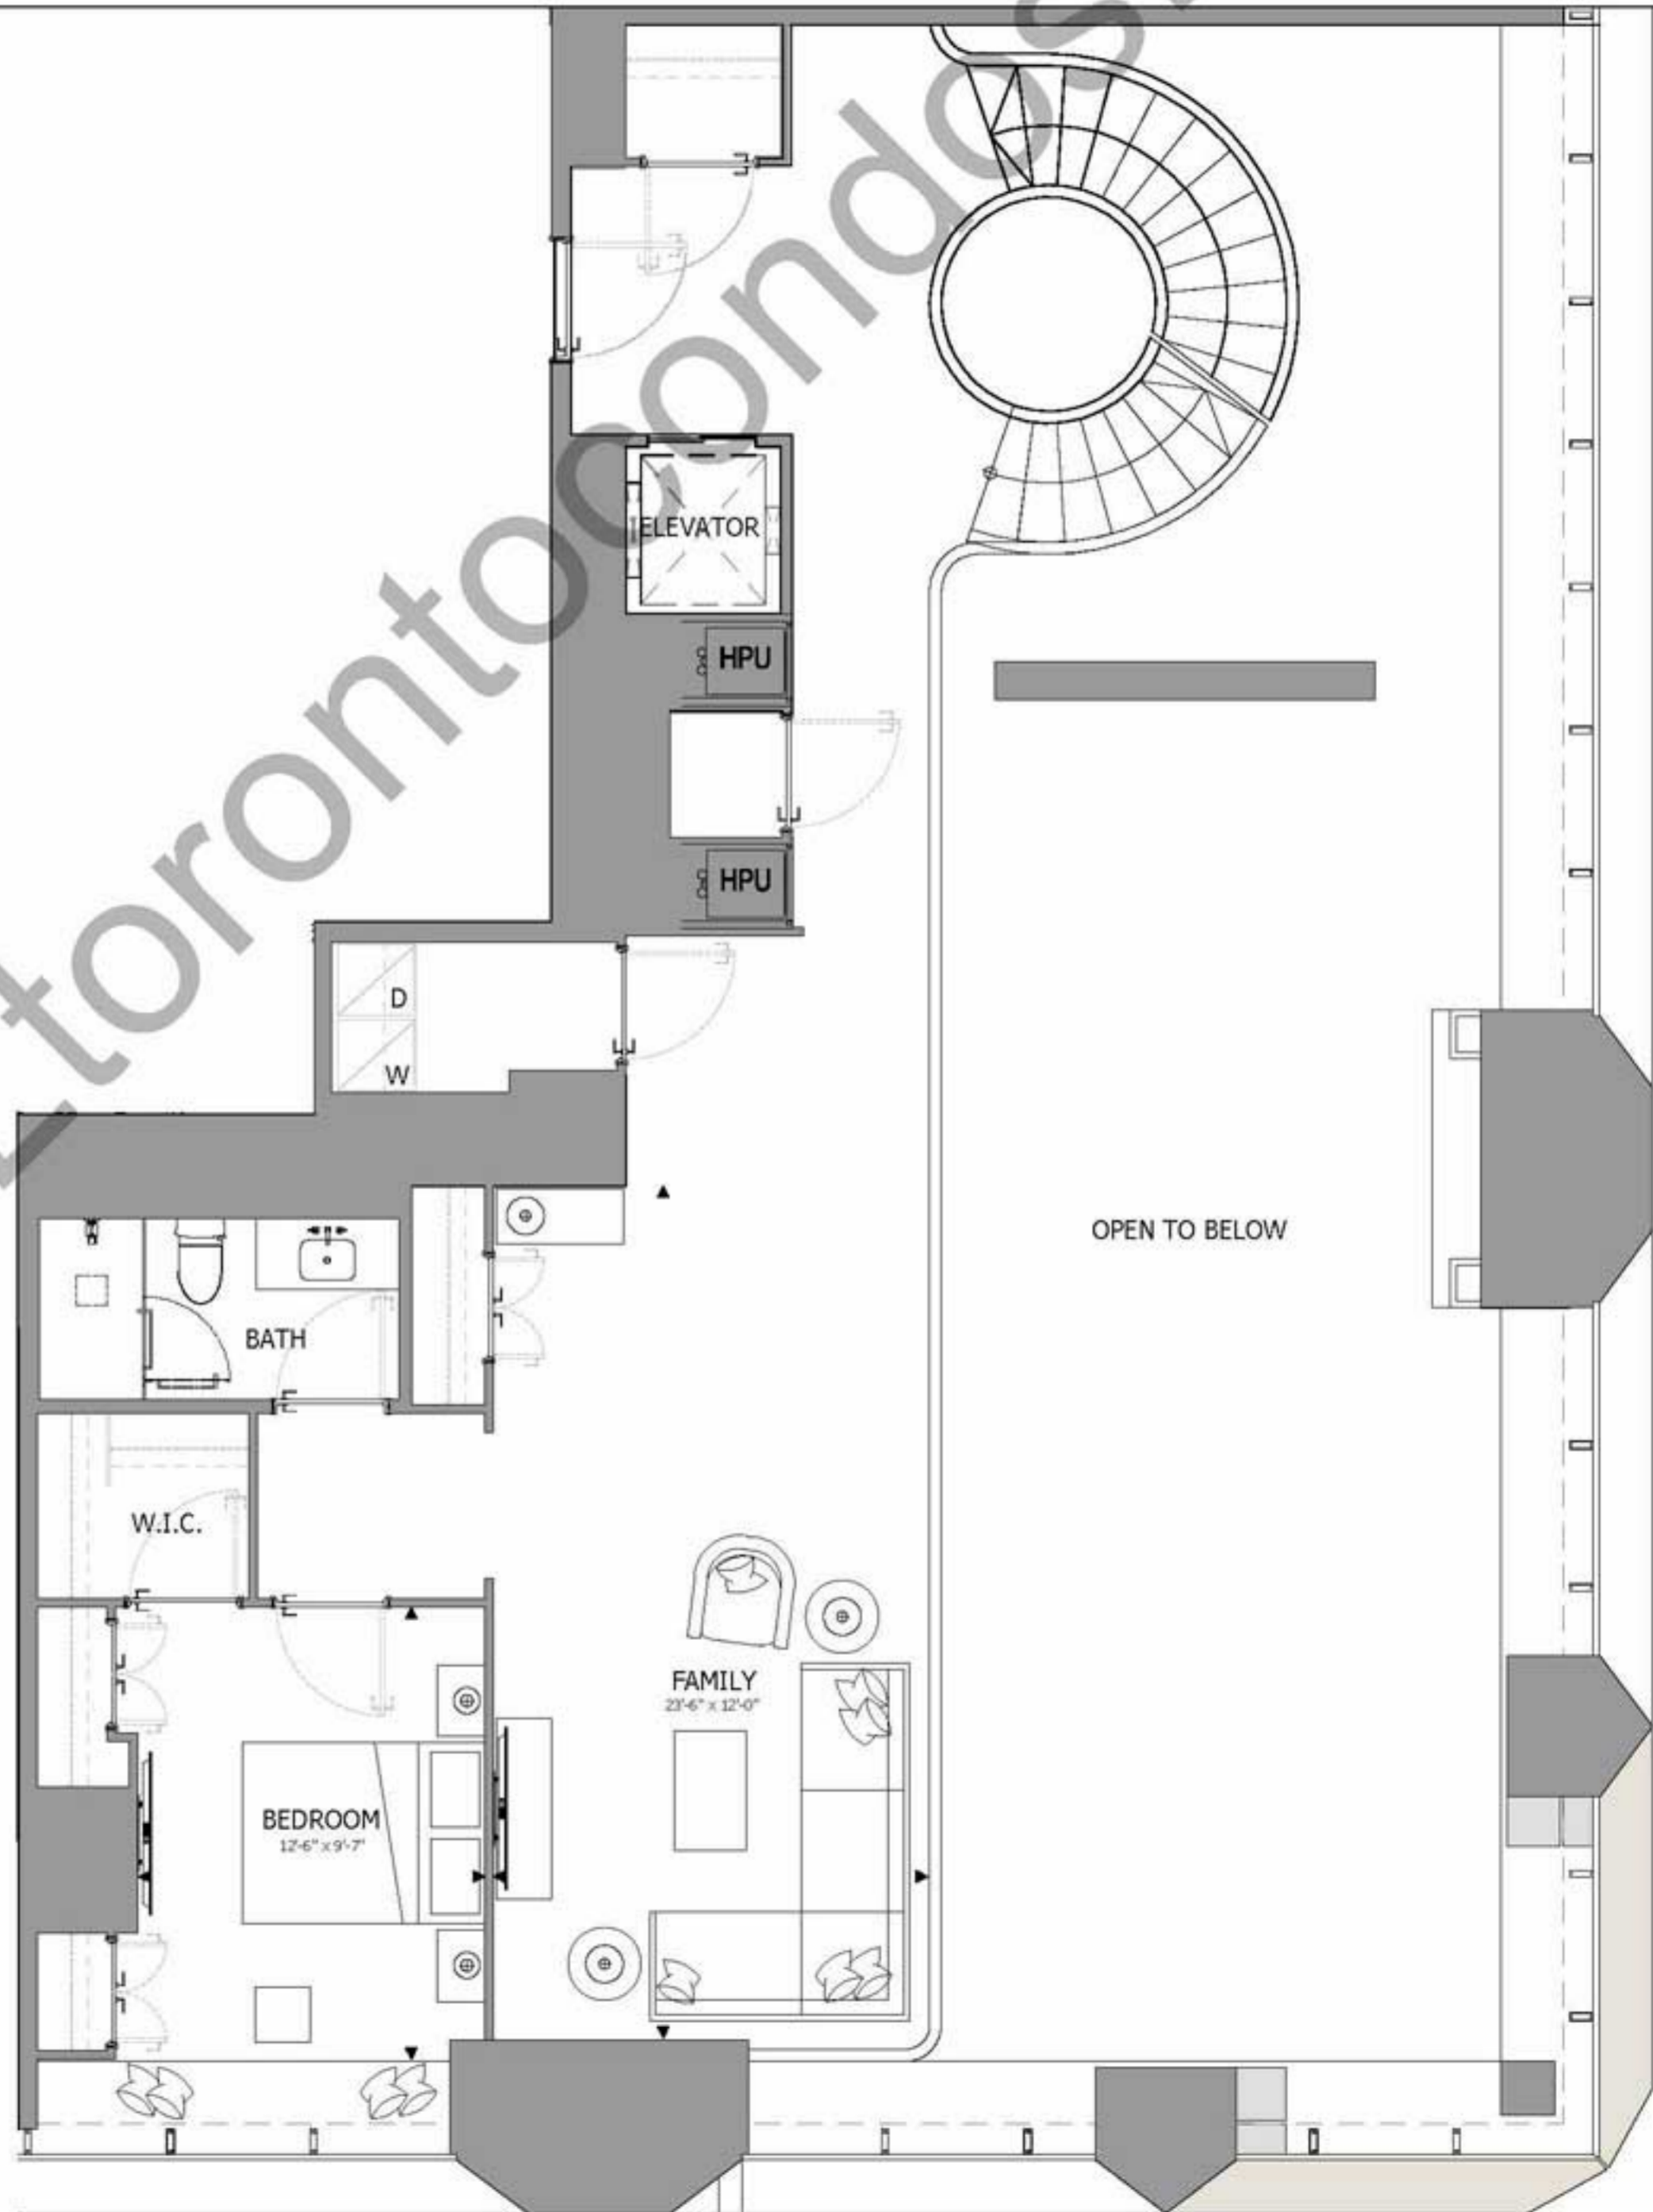

PENTHOUSE COLLECTION
SUITE 02
3 BEDROOM + DEN
INTERIOR AREA: 6,037 SQ.FT.
EXTERIOR AREA: 1,025 SQ.FT.

PENTHOUSE COLLECTION
SUITE 02
3 BEDROOM + DEN
SECOND LEVEL

PENTHOUSE COLLECTION
SUITE 02
3 BEDROOM + DEN
THIRD LEVEL

THE ONE

RESIDENCES

ONEBLOORWEST.COM

PENTHOUSE COLLECTION

SUITE 02

3 BEDROOM + DEN

1,132 SQ.FT.

THE ONE

RESIDENCES

ONEBLOORWEST.COM

SUB PENTHOUSE COLLECTION

OPTION A

3 BEDROOM + DEN

4,351 SQ.FT.

THE ONE

RESIDENCES