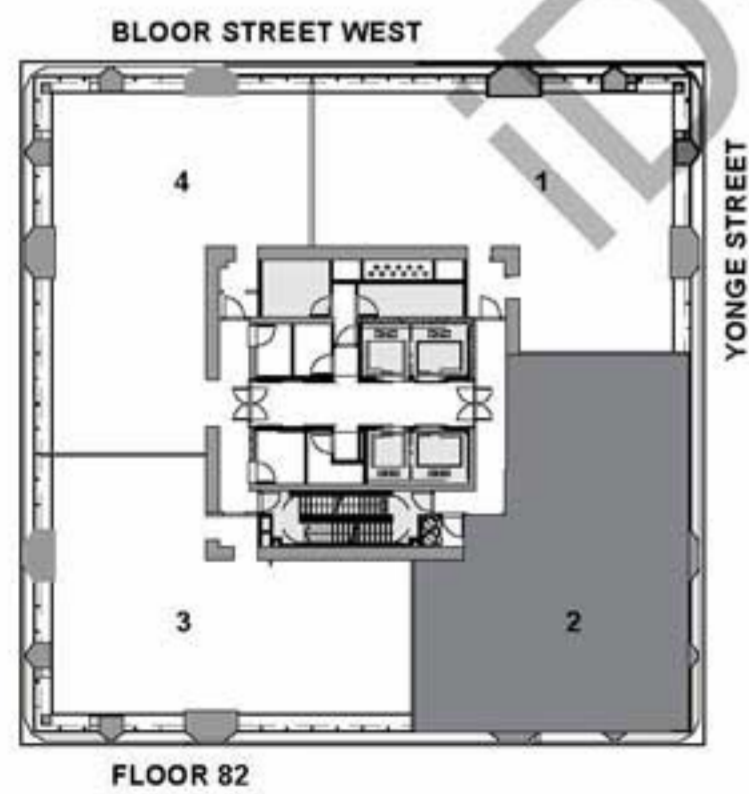

PENTHOUSE COLLECTION
SUITE 02
3 BEDROOM + DEN
INTERIOR AREA: 6,037 SQ.FT.
EXTERIOR AREA: 1,025 SQ.FT.

PENTHOUSE COLLECTION
SUITE 02
3 BEDROOM + DEN
SECOND LEVEL

PENTHOUSE COLLECTION
SUITE 02
3 BEDROOM + DEN
THIRD LEVEL

THE ONE

RESIDENCES

ONEBLOORWEST.COM

PENTHOUSE COLLECTION

SUITE 02

3 BEDROOM + DEN

1,132 SQ.FT.

THE ONE

RESIDENCES

ONEBLOORWEST.COM

SUB PENTHOUSE COLLECTION

OPTION A

3 BEDROOM + DEN

4,351 SQ.FT.

THE ONE

RESIDENCES