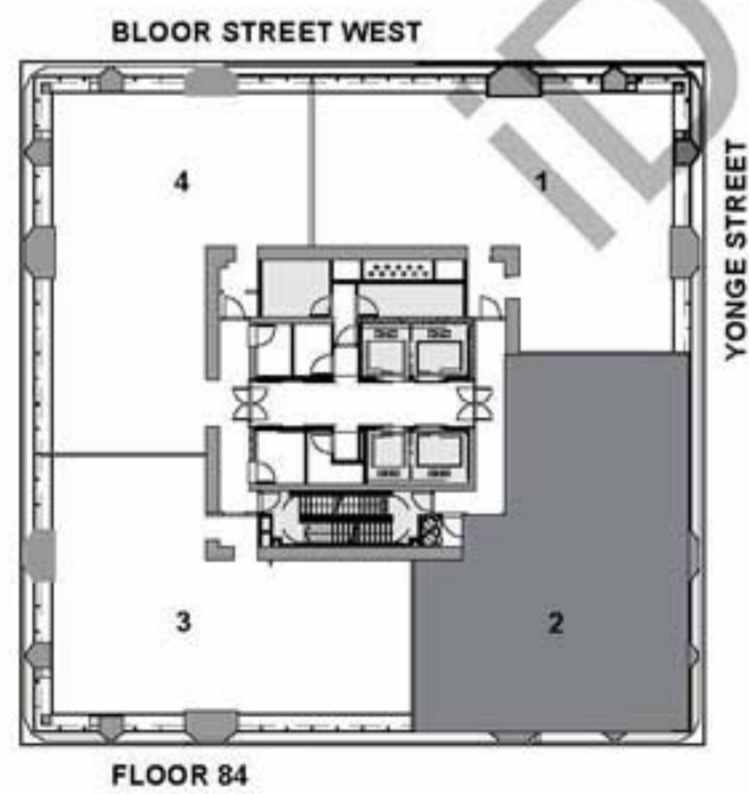

PENTHOUSE COLLECTION
SUITE 02
3 BEDROOM + DEN
INTERIOR AREA: 6,037 SQ.FT.
EXTERIOR AREA: 1,025 SQ.FT.

PENTHOUSE COLLECTION
SUITE 02
3 BEDROOM + DEN
SECOND LEVEL

PENTHOUSE COLLECTION
SUITE 02
3 BEDROOM + DEN
THIRD LEVEL

THE ONE

RESIDENCES

ONEBLOORWEST.COM

PENTHOUSE COLLECTION

SUITE 02

3 BEDROOM + DEN

1,132 SQ.FT.

THE ONE

RESIDENCES

ONEBLOORWEST.COM

SUB PENTHOUSE COLLECTION

OPTION A

3 BEDROOM + DEN

4,351 SQ.FT.

THE ONE

RESIDENCES