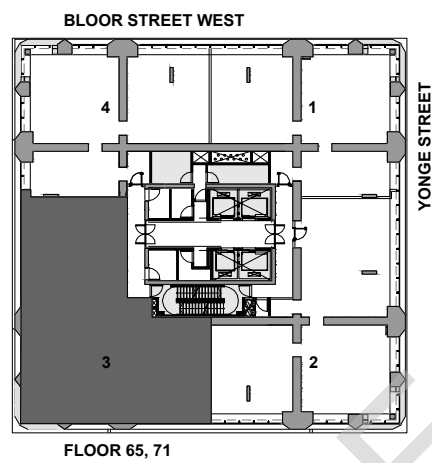

THE ONE

RESIDENCES

ONEBLOORWEST.COM

HIGH-RISE COLLECTION A
SUITE 03
3 BEDROOM + DEN
2,468 SQ.FT.

All dimensions, specifications, drawings, and floor plans are approximate and are subject to change without notice. Actual square footage may vary from that stated hereon. E. & O.E.

THE ONE

RESIDENCES

ONEBLOORWEST.COM

HIGH-RISE COLLECTION B

SUITE 03

3 BEDROOM+DEN

2,468 SQ.FT.

All dimensions, specifications, drawings, and floor plans are approximate and are subject to change without notice. Actual square footage may vary from that stated hereon. E. & O.E.