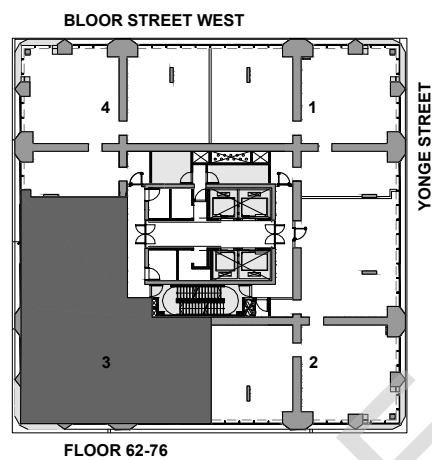

THE ONE

RESIDENCES

ONEBLOORWEST.COM

HIGH-RISE COLLECTION A
SUITE 03
3 BEDROOM + DEN
2,468 SQ.FT.

All dimensions, specifications, drawings, and floor plans are approximate and are subject to change without notice. Actual square footage may vary from that stated hereon. E. & O.E.

THE ONE

RESIDENCES

ONEBLOORWEST.COM

HIGH-RISE COLLECTION B

SUITE 03

3 BEDROOM+DEN

2,468 SQ.FT.

All dimensions, specifications, drawings, and floor plans are approximate and are subject to change without notice. Actual square footage may vary from that stated hereon. E. & O.E.