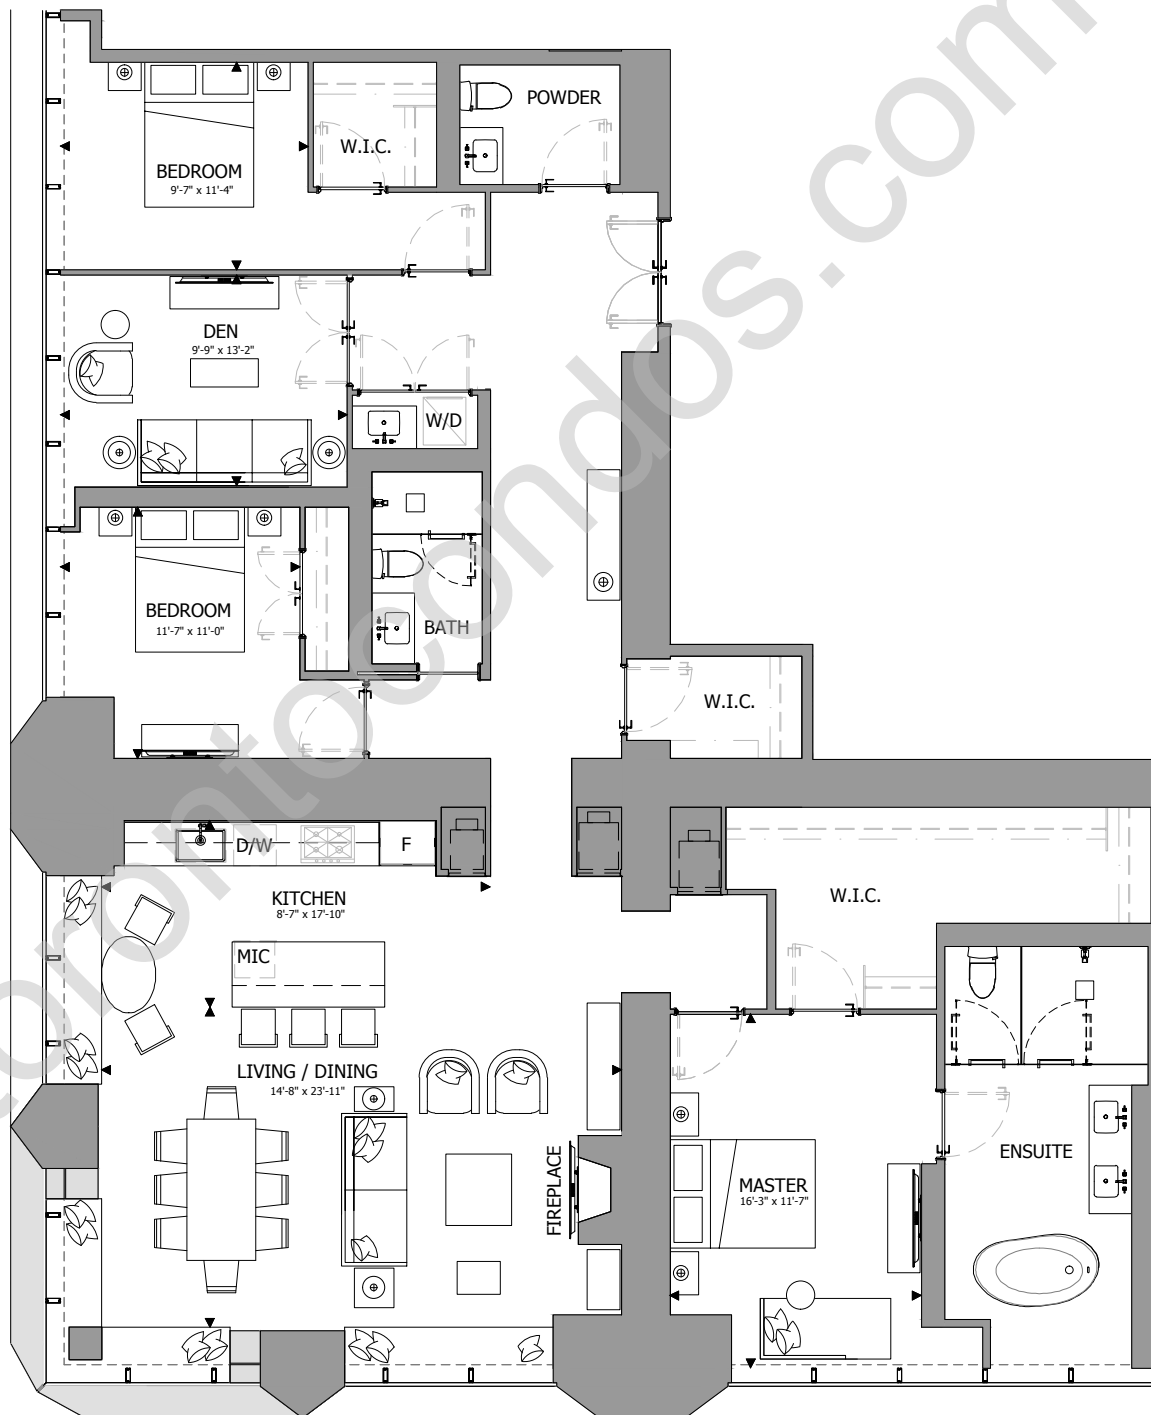

THE ONE

RESIDENCES

ONEBLOORWEST.COM

HIGH-RISE COLLECTION A
SUITE 03
3 BEDROOM + DEN
2,468 SQ.FT.

All dimensions, specifications, drawings, and floor plans are approximate and are subject to change without notice. Actual square footage may vary from that stated hereon. E. & O.E.

THE ONE

RESIDENCES

ONEBLOORWEST.COM

HIGH-RISE COLLECTION B

SUITE 03

3 BEDROOM+DEN

2,468 SQ.FT.

All dimensions, specifications, drawings, and floor plans are approximate and are subject to change without notice. Actual square footage may vary from that stated hereon. E. & O.E.