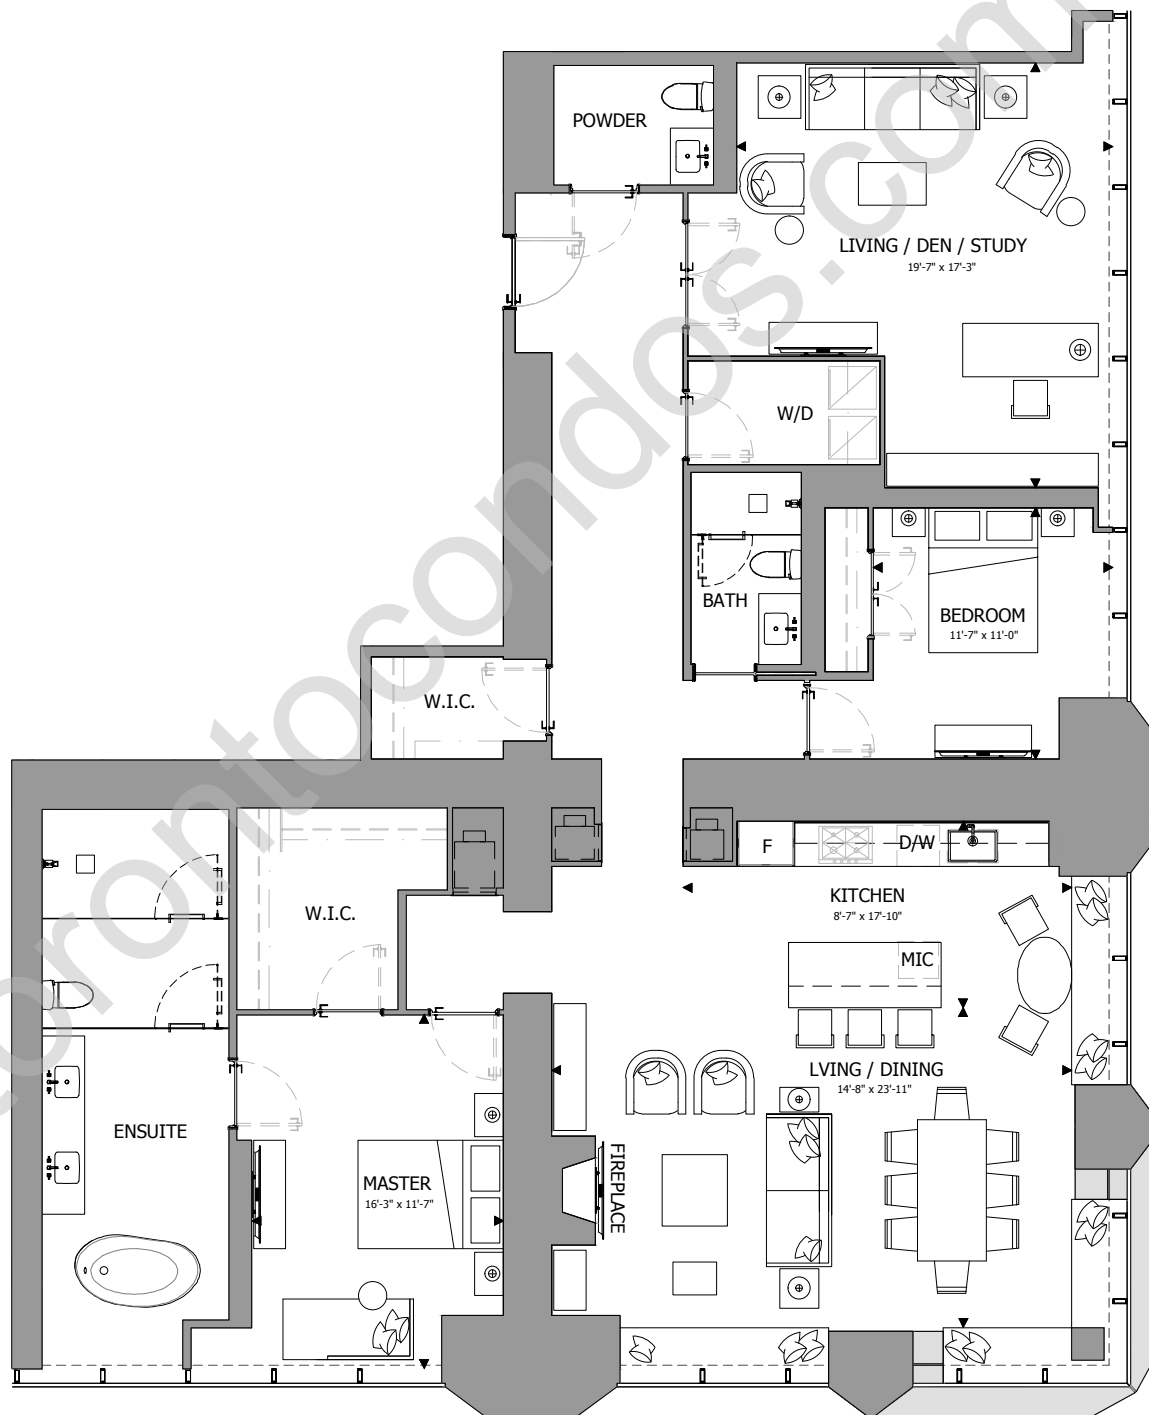

THE ONE

RESIDENCES

ONEBLOORWEST.COM

HIGH-RISE COLLECTION A
 SUITE 02
 2 BEDROOM + DEN
 2,466 SQ.FT.

All dimensions, specifications, drawings, and floor plans are approximate and are subject to change without notice. Actual square footage may vary from that stated hereon. E. & O.E.

THE ONE

RESIDENCES

ONEBLOORWEST.COM

HIGH-RISE COLLECTION B

SUITE 02

2 BEDROOM + DEN

2,466 SQ.FT.

All dimensions, specifications, drawings, and floor plans are approximate and are subject to change without notice. Actual square footage may vary from that stated herein. E. & O.E.