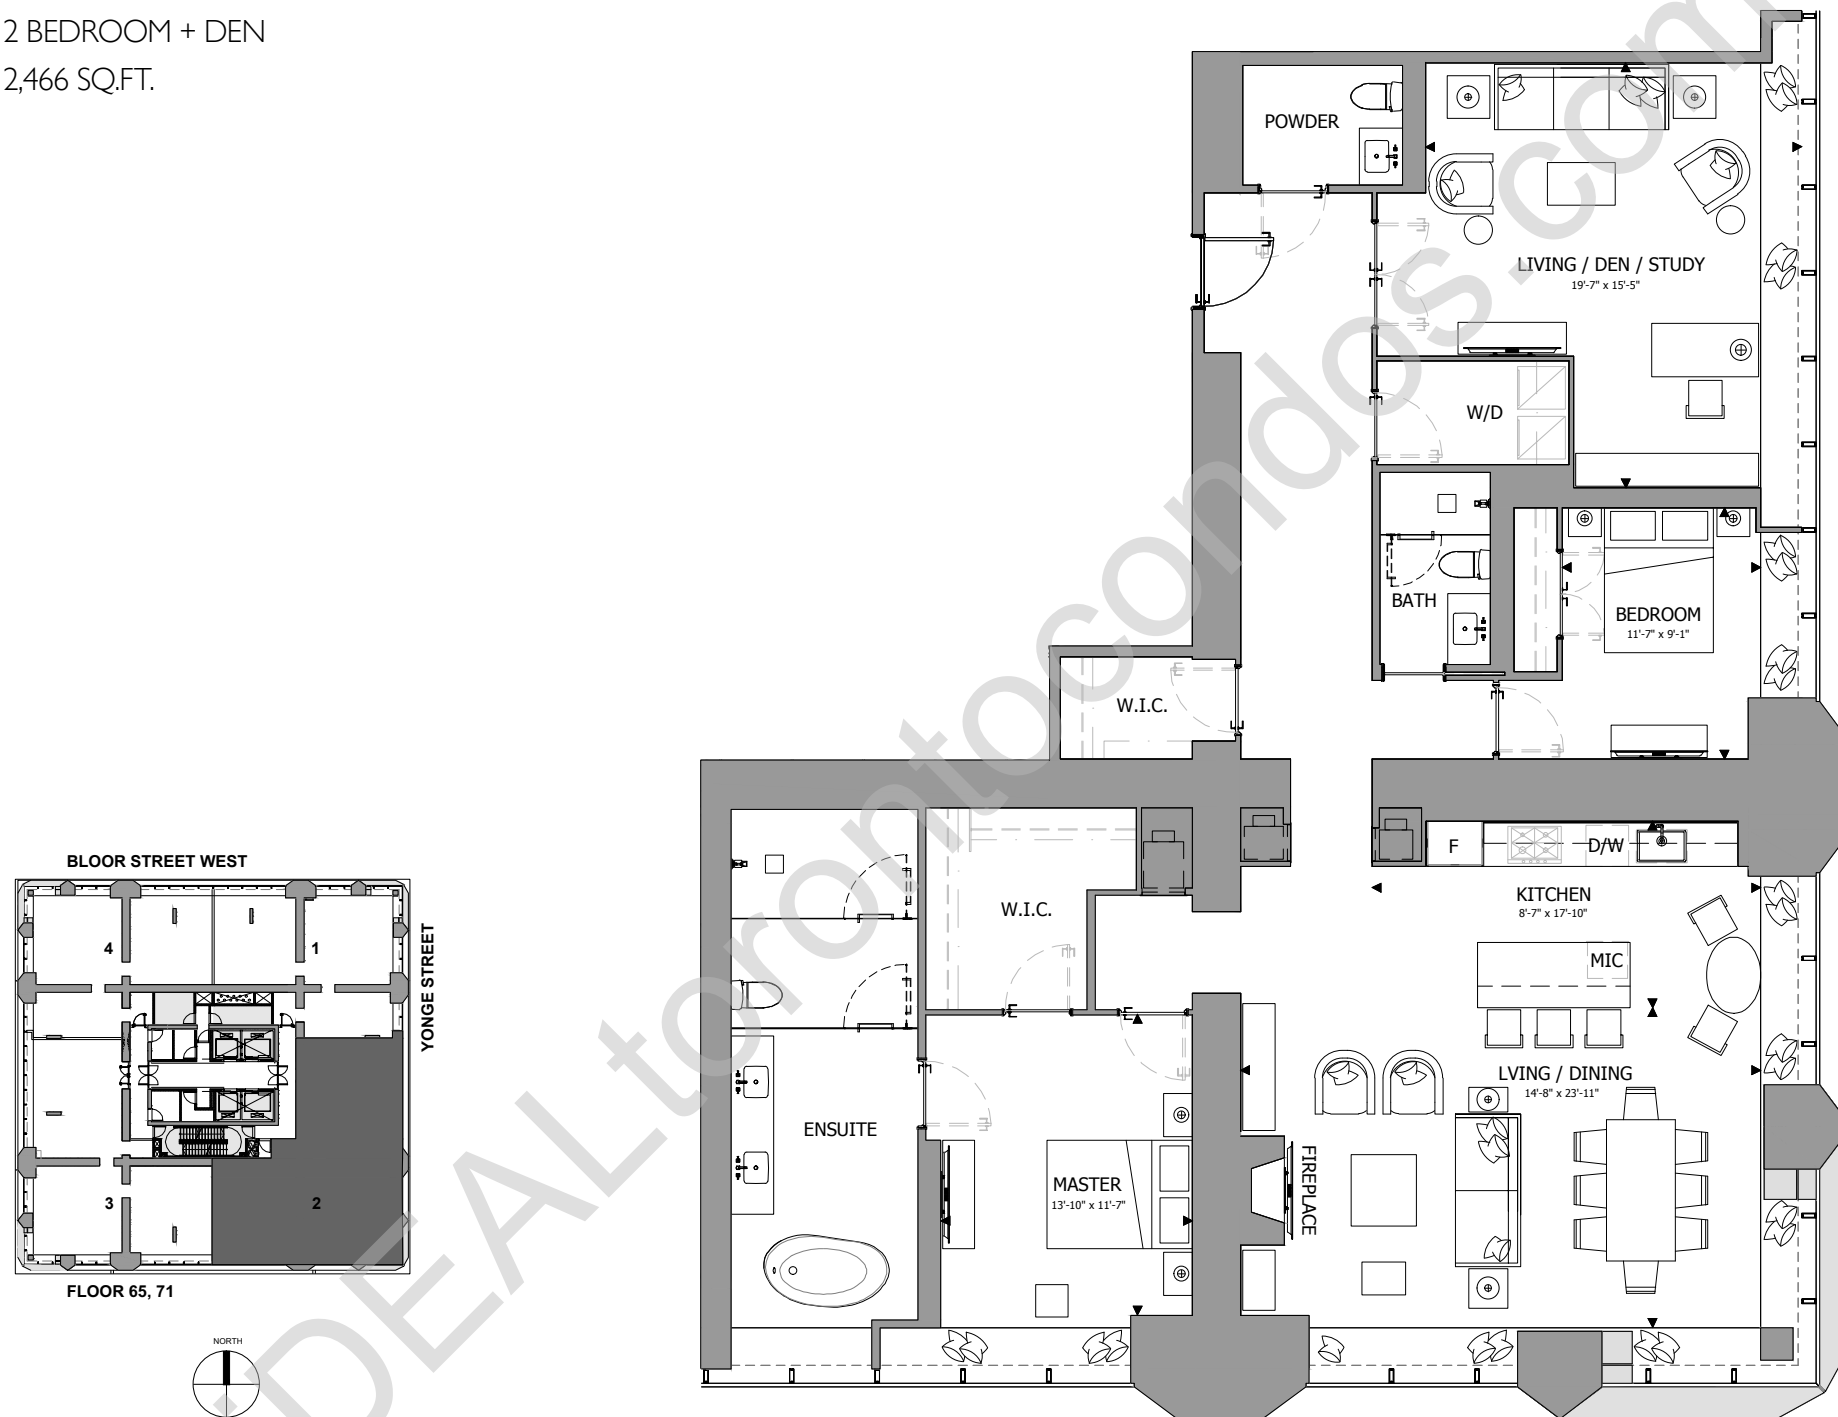

THE ONE

RESIDENCES

ONEBLOORWEST.COM

HIGH-RISE COLLECTION A
 SUITE 02
 2 BEDROOM + DEN
 2,466 SQ.FT.

All dimensions, specifications, drawings, and floor plans are approximate and are subject to change without notice. Actual square footage may vary from that stated hereon. E. & O.E.

THE ONE

RESIDENCES

ONEBLOORWEST.COM

HIGH-RISE COLLECTION B

SUITE 02

2 BEDROOM + DEN

2,466 SQ.FT.

All dimensions, specifications, drawings, and floor plans are approximate and are subject to change without notice. Actual square footage may vary from that stated herein. E. & O.E.