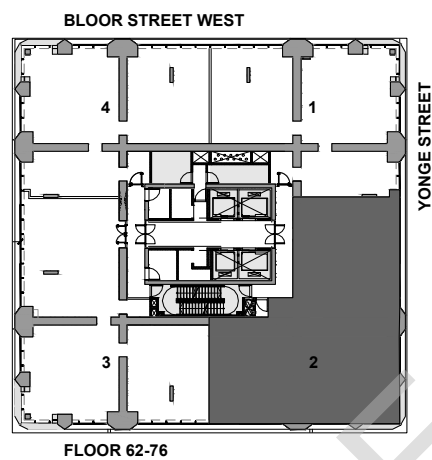

THE ONE

RESIDENCES

ONEBLOORWEST.COM

HIGH-RISE COLLECTION A
 SUITE 02
 2 BEDROOM + DEN
 2,466 SQ.FT.

All dimensions, specifications, drawings, and floor plans are approximate and are subject to change without notice. Actual square footage may vary from that stated hereon. E. & O.E.

THE ONE

RESIDENCES

ONEBLOORWEST.COM

HIGH-RISE COLLECTION B

SUITE 02

2 BEDROOM + DEN

2,466 SQ.FT.

All dimensions, specifications, drawings, and floor plans are approximate and are subject to change without notice. Actual square footage may vary from that stated herein. E. & O.E.